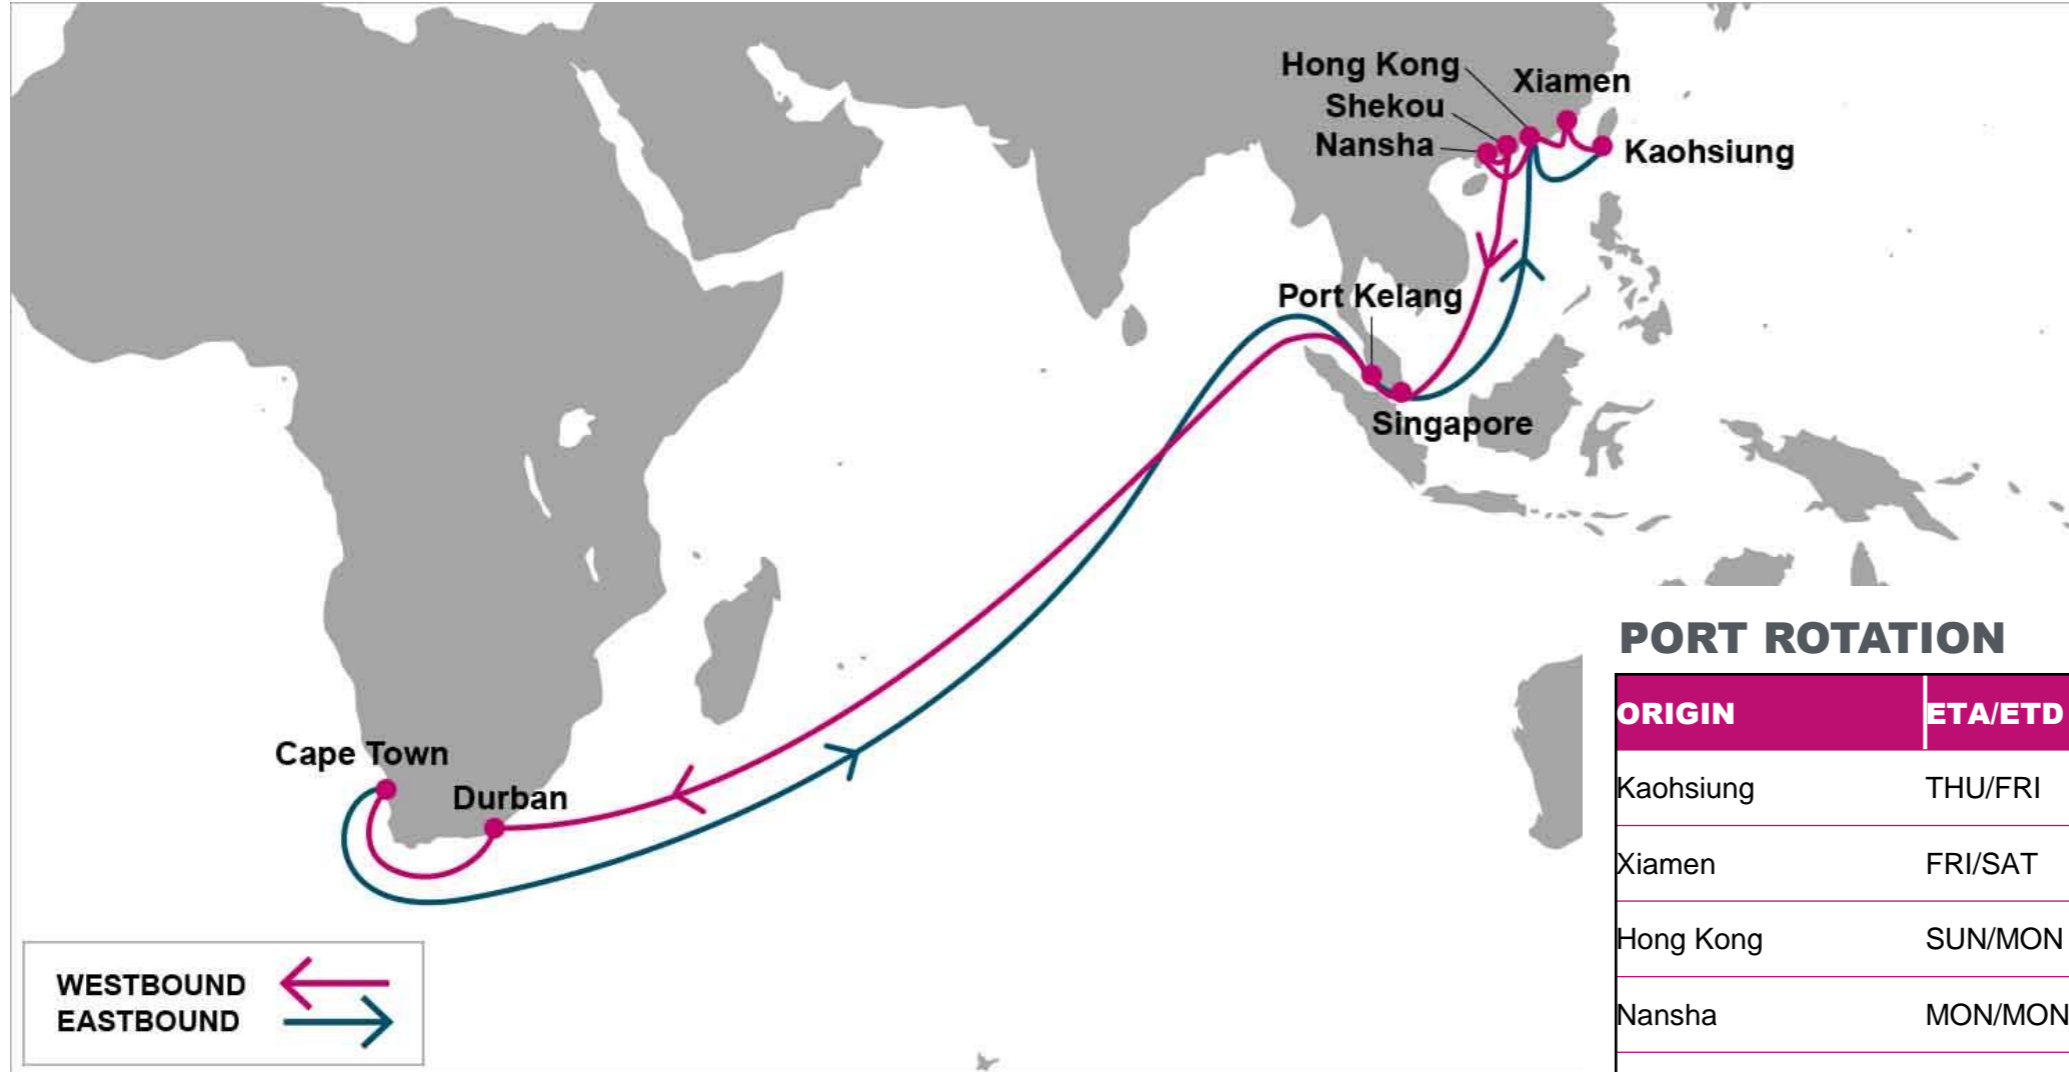

For more information, please click [here](#)

PORT ROTATION

(Terminals are subject to change)

ORIGIN	ETA/ETD	TERMINAL
Kaohsiung	THU/FRI	Evergreen Marine Corporation (berth 115/116/117)
Xiamen	FRI/SAT	Xiamen Haitian Container Terminal (XHCT)
Hong Kong	SUN/MON	Hongkong International Terminals (HIT)
Nansha	MON/MON	Guangzhou South China Oceangate Container Terminal
Shekou	TUE/TUE	Shekou Container Terminal (SCT)
Singapore	SUN/SUN	PSA Singapore
Port Kelang	MON/TUE	Westports
Durban	WED/SAT	New Pier 1 Terminal
Cape Town	WED/SAT	Transnet Cape Town Container Terminal
Port Kelang	MON/TUE	Westports
Singapore	WED/WED	PSA Singapore
Hong Kong	TUE/WED	Hongkong International Terminals (HIT)
Kaohsiung	THU/FRI	Evergreen Marine Corporation (berth 115/116/117)

Turnaround days: 63

W/B	DUR	CPT	E/B	PKG	SIN	HKG	KHH	XMN	NSA	SHK
KHH	26	33	DUR	23	25	31	33	34	37	38
XMN	25	32	CPT	16	18	24	26	27	30	31
HKG	23	30								
NSA	23	30								
SHK	22	29								
SIN	17	24								
PKG	15	22								

KEY TRANSIT TABLE - UNLOCODE PORT NAME & COUNTRY NAME

KHH: Kaohsiung, Taiwan | **XMN:** Xiamen, China | **HKG:** Hong Kong, China | **NSA:** Nansha, China | **SHK:** Shekou, China | **SIN:** Singapore, Singapore | **PKG:** Port Kelang, Malaysia | **DUR:** Durban, South Africa | **CPT:** Cape Town, South Africa

NOTE: Transit times and port rotation are as of now and subject to change