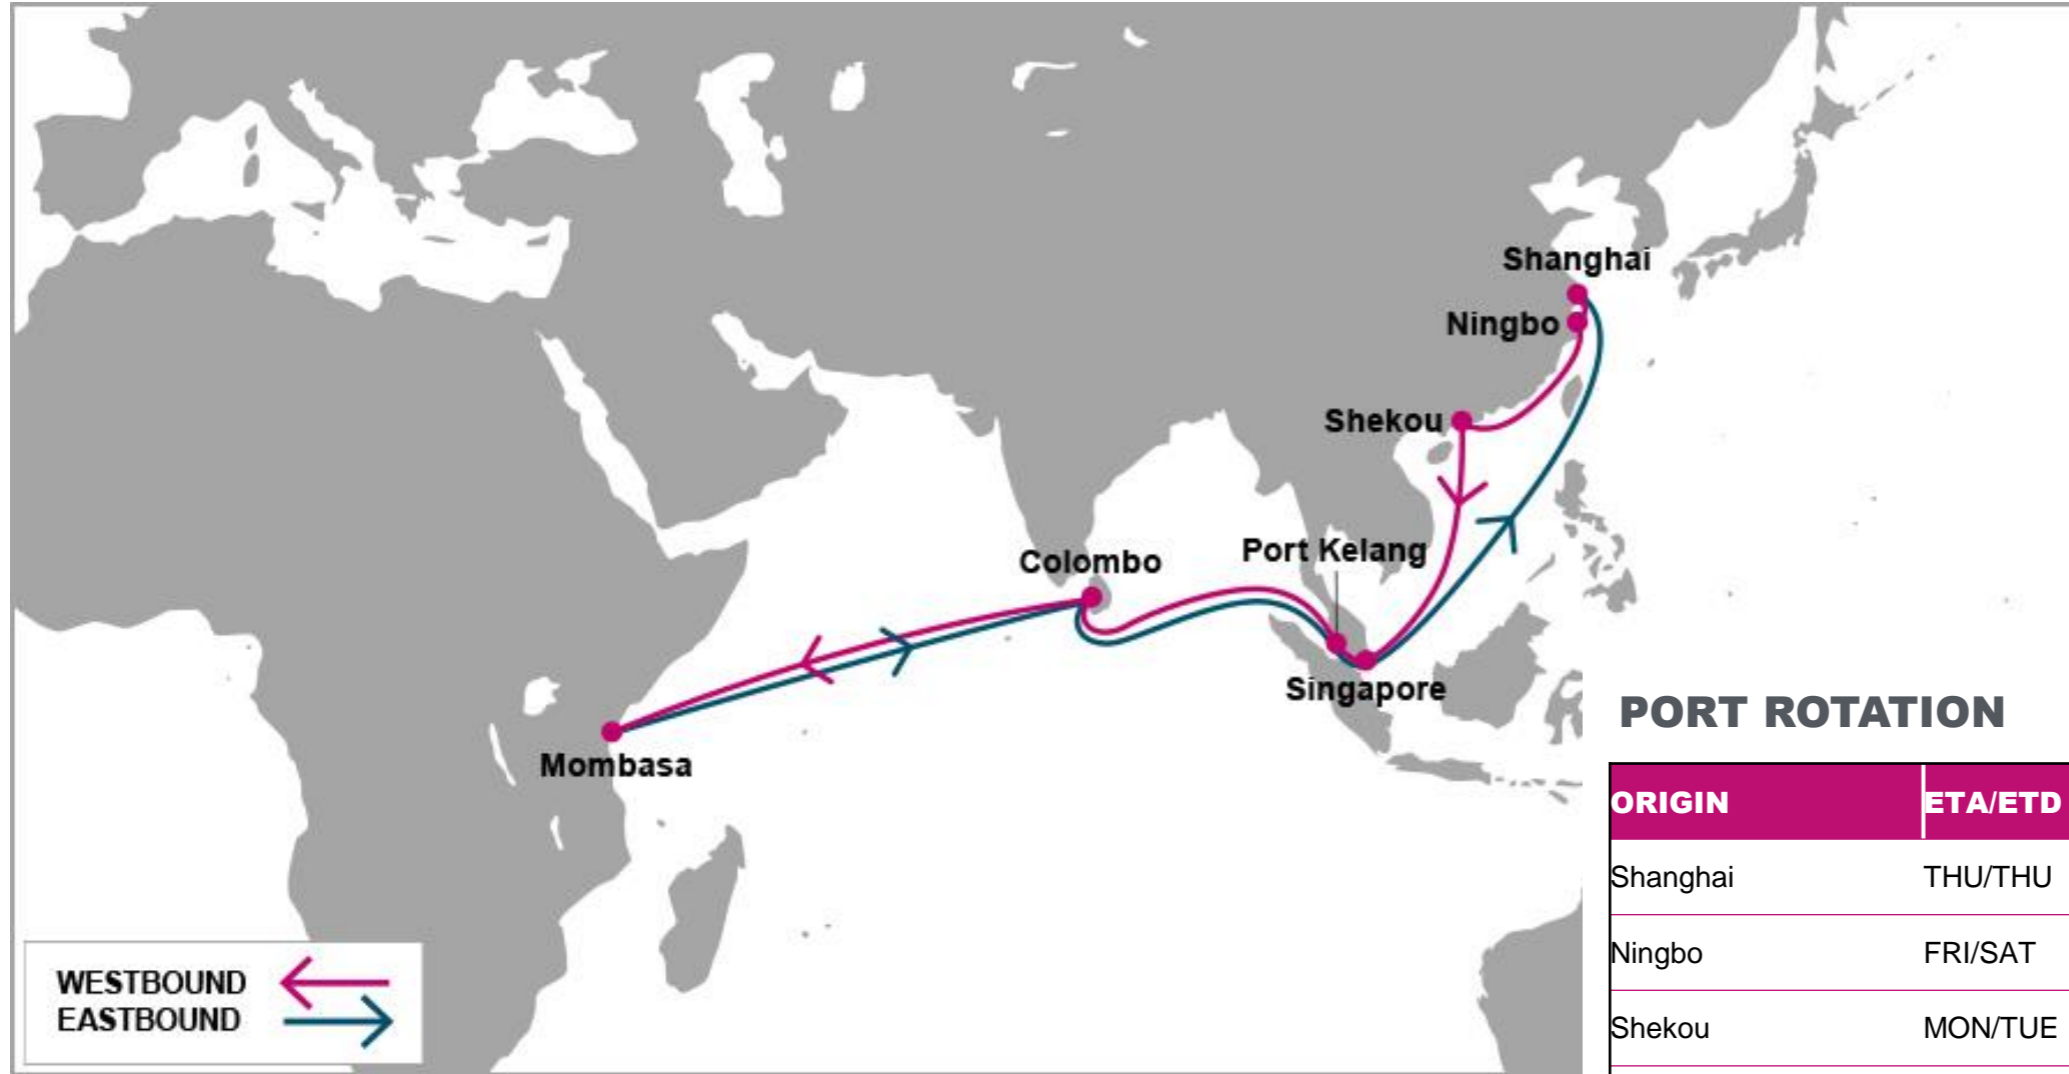

For more information, please click [here](#)

PORT ROTATION

(Terminals are subject to change)

ORIGIN	ETA/ETD	TERMINAL
Shanghai	THU/THU	SIPG Waigaoqiao Phase II/III (SIPGZCT)
Ningbo	FRI/SAT	Ningbo Port Group Beilun Third Container Terminal (BLTCT)
Shekou	MON/TUE	Shekou Container Terminal (SCT)
Singapore	SUN/SUN	PSA Singapore
Port Kelang	TUE/TUE	Westports
Colombo	SAT/SUN	Jaya Container Terminal (JCT)
Mombasa	SUN/WED	Mombasa Container Terminal (MCT)
Colombo	THU/THU	Jaya Container Terminal (JCT)
Port Kelang	MON/TUE	Westports
Singapore	WED/THU	PSA Singapore
Shanghai	THU/THU	SIPG Waigaoqiao Phase II/III (SIPGZCT)
Turnaround days:		49

W/B	MBA	E/B	CMB	PKG	SIN	SHA
SHA	24	MBA	8	12	14	22
NGB	22					
SHK	19					
SIN	14					
PKG	12					
CMB	7					

KEY TRANSIT TABLE - UNLOCODE PORT NAME & COUNTRY NAME

SHA: Shanghai, China | NGB: Ningbo, China | SHK: Shekou, China | SIN: Singapore, Singapore | PKG: Port Kelang, Malaysia | CMB: Colombo, Sri Lanka | MBA: Mombasa, Kenya

NOTE: Transit times and port rotation are as of now and subject to change