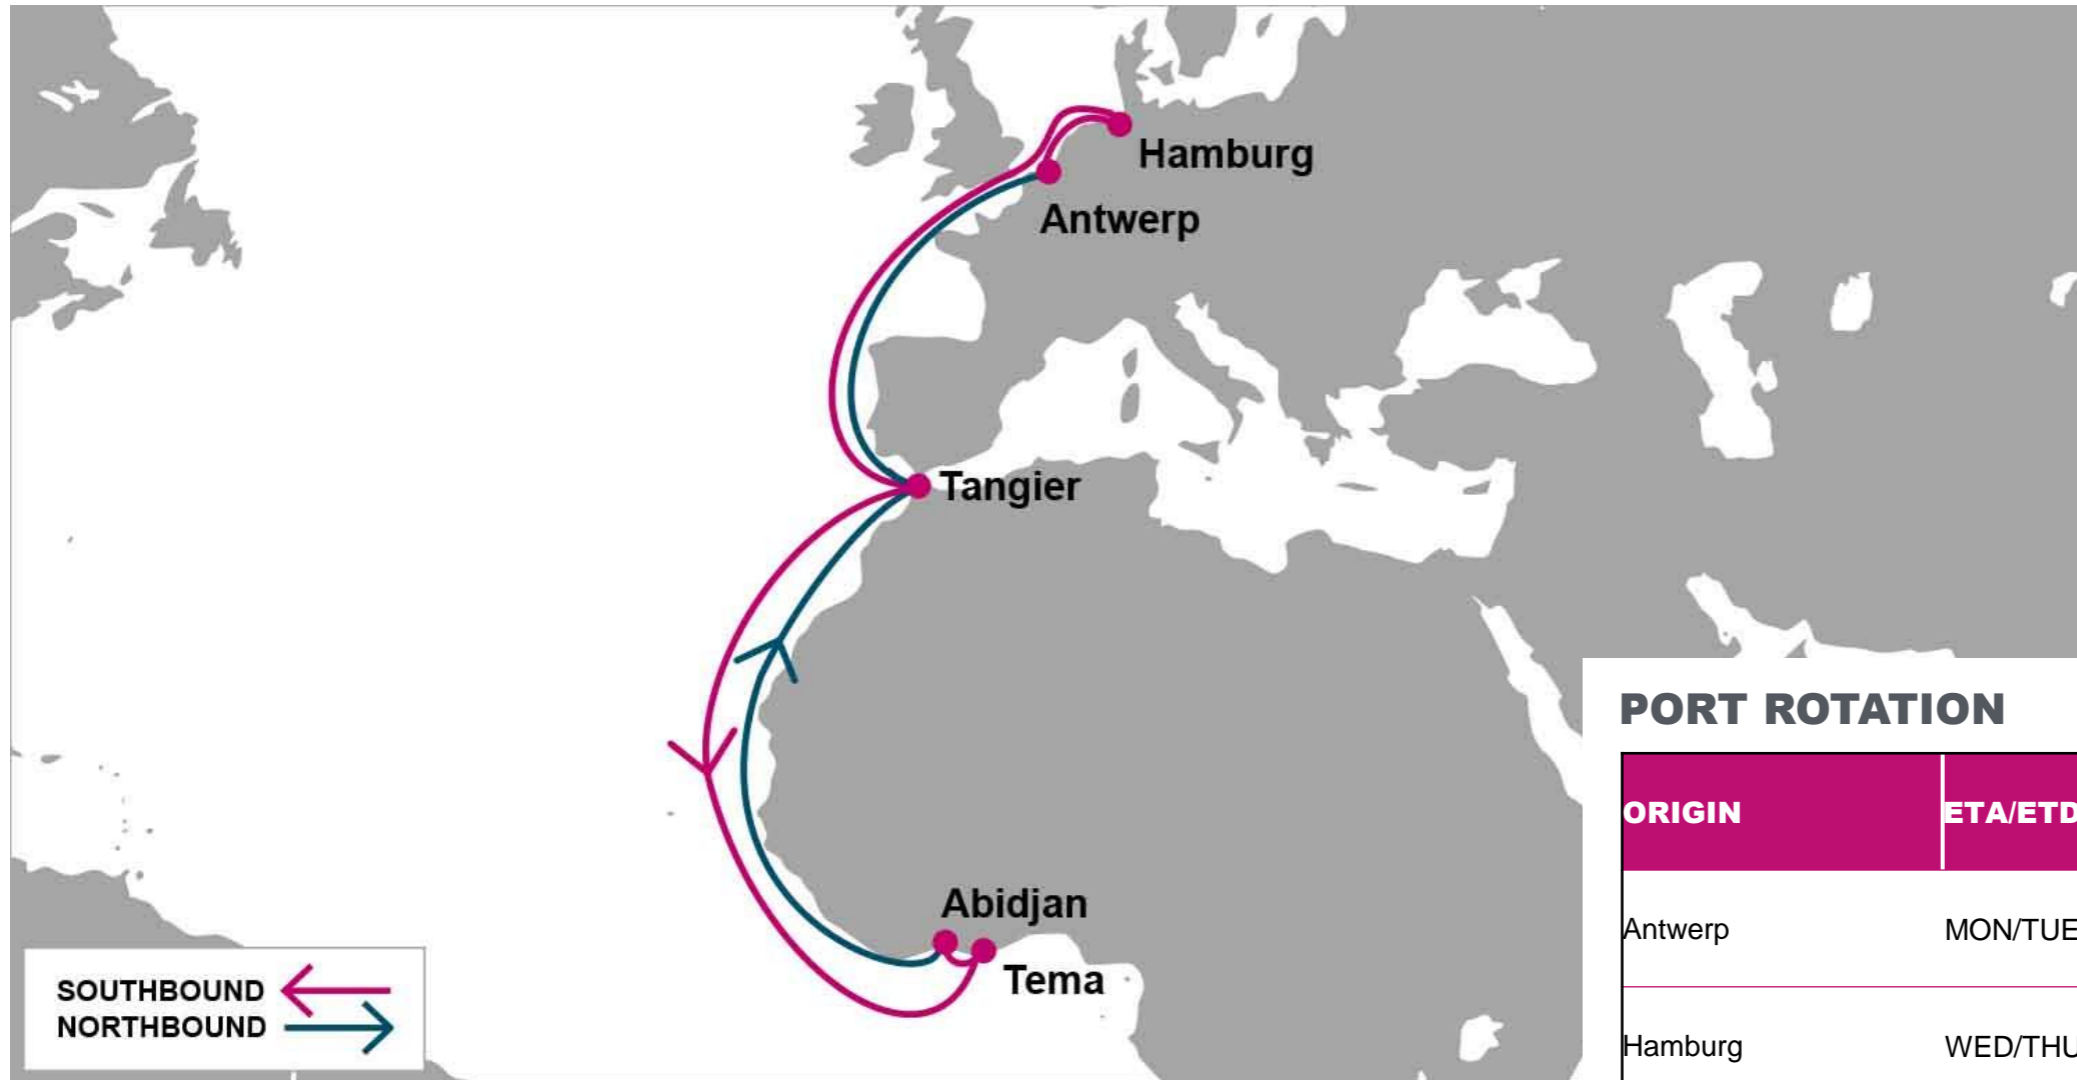

For more information, please click [here](#)

PORT ROTATION

(Terminals are subject to change)

ORIGIN	ETA/ETD	TERMINAL
Antwerp	MON/TUE	PSA Terminal 869
Hamburg	WED/THU	Altenwelder CTA
Tanger	WED/THU	Eurogate/Tanger Alliance Terminal
Tema	SAT/SUN	Meridian Port Services (MPS) – Terminal 3
Abidjan	WED/THU	Abidjan Terminal
Tanger	THU/THU	Eurogate/Tanger Alliance Terminal
Antwerp	MON/TUE	PSA Terminal 869
Turnaround days: 35		

S/B	TEM	ABJ	N/B	ABJ	TNG	ANR	HAM
ANR	18	22	TEM	3	11	15	17
HAM	16	20	ABJ		7	11	13
TNG	9	13	TNG			4	6

KEY TRANSIT TABLE - UNLOCODE PORT NAME & COUNTRY NAME

ANR: Antwerp, Belgium | **HAM:** Hamburg, Germany | **TNG:** Tanger, Morocco | **TEM:** Tema, Ghana | **ABJ:** Abidjan, Côte d'Ivoire

NOTE: Transit times and port rotation are as of now and subject to change