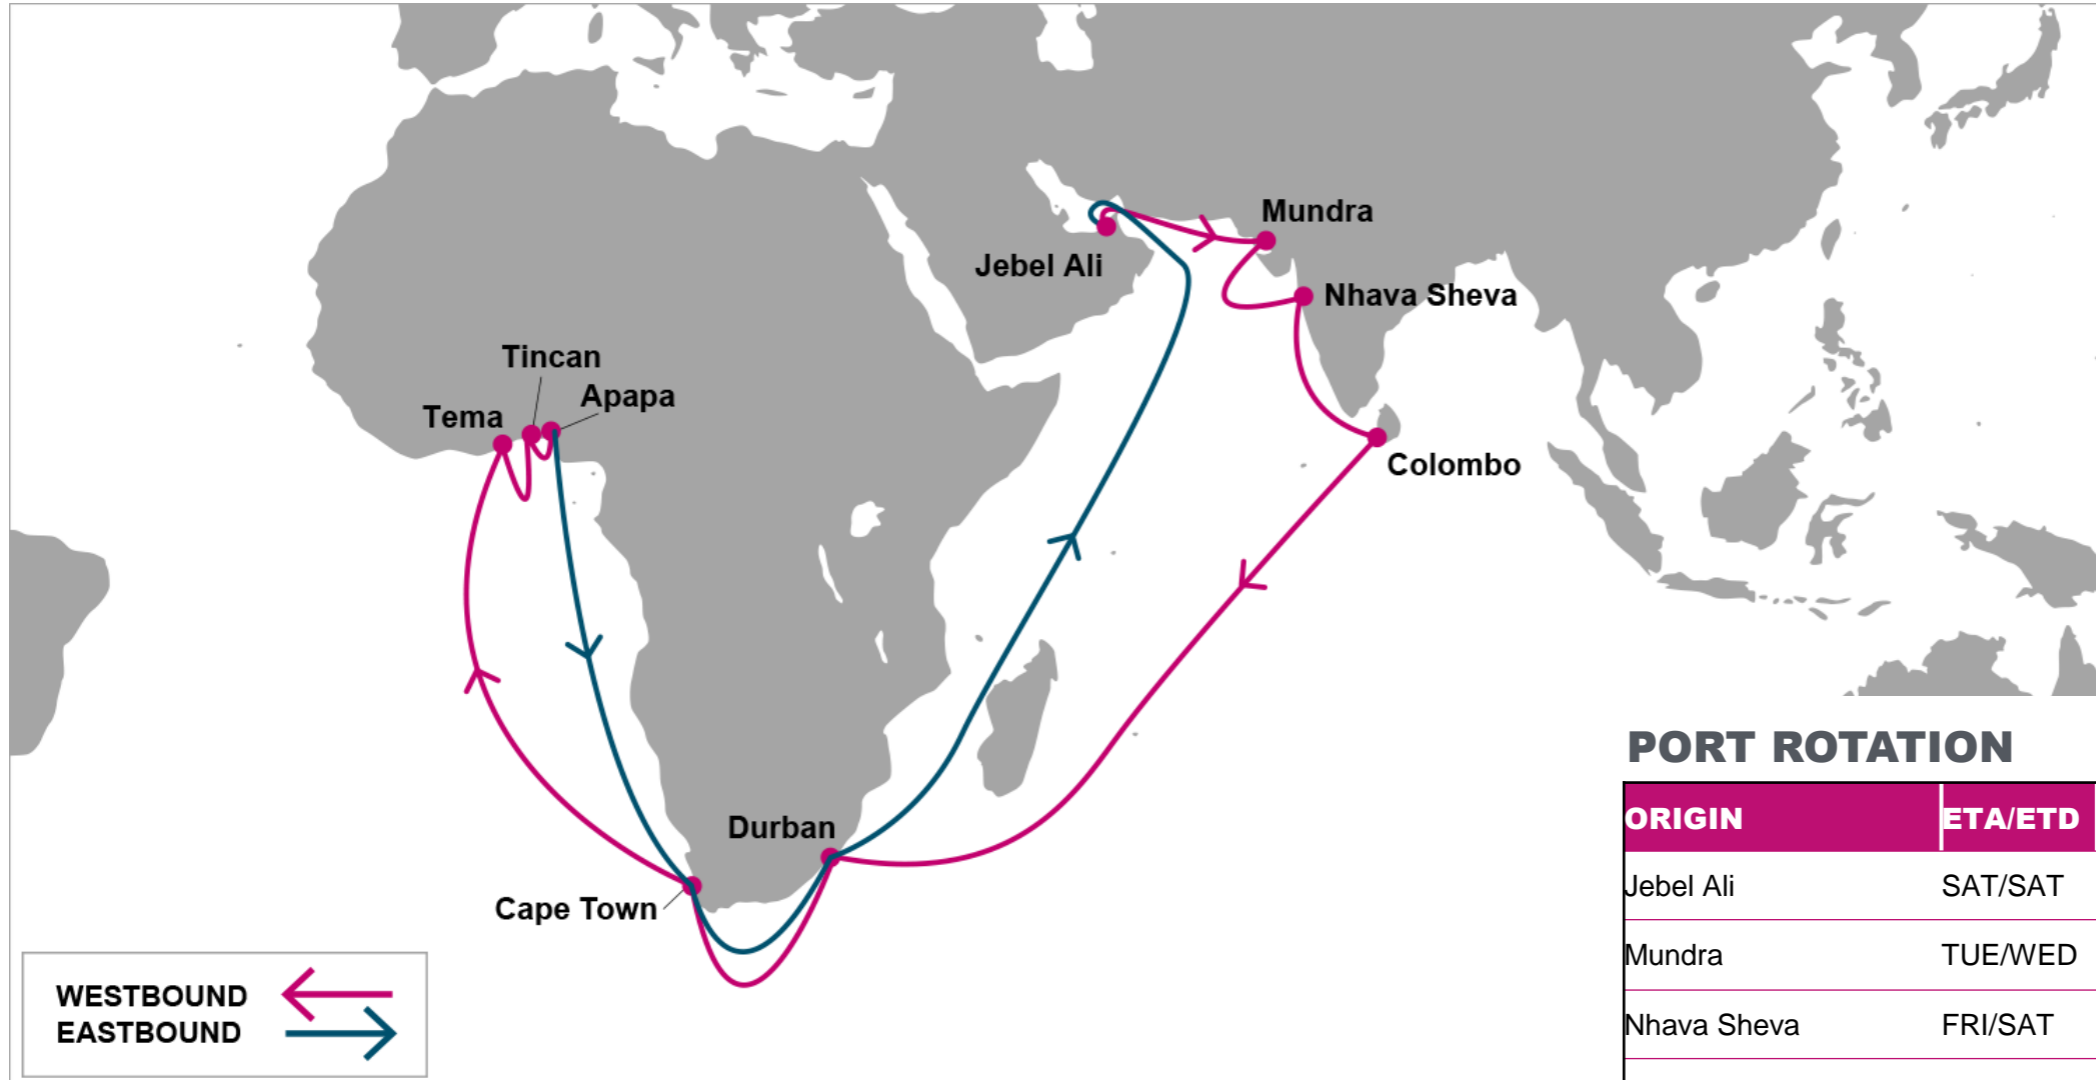

For more information, please click [here](#)

PORT ROTATION

(Terminals are subject to change)

ORIGIN	ETA/ETD	TERMINAL
Jebel Ali	SAT/SAT	DP World Jebel Ali (Terminal 3)
Mundra	TUE/WED	Adani CMA Mundra Terminal (ACMTPL)
Nhava Sheva	FRI/SAT	DP World Nhava Sheva (NSICT)
Colombo	TUE/WED	South Asia Gateway Terminals (SAGT)
Durban	SAT/MON	Transnet Durban Container Terminal
Cape Town	WED/THU	Transnet Cape Town Container terminal
Tema	FRI/SAT	Meridian Port Services (MPS) – Terminal 3
Tin Can	SUN/MON	Tin Can Island Container Terminal
Apapa	MON/TUE	Apapa Terminals
Cape Town	WED/THU	Transnet Cape Town Container Terminal
Durban	SUN/MON	Transnet Durban Container Terminal
Jebel Ali	SAT	DP World Jebel Ali (Terminal 3)
Turnaround days: 70		

W/B	DUR	CPT	TEM	TIN	APP	E/B	CPT	DUR	JEA	MUN	NSA
JEA	21	25	34	35	37	TEM	16	19	35	38	41
MUN	17	21	30	32	33	TIN	14	17	33	36	39
NSA	14	18	27	29	30	APP	8	11	25	28	31
CMB	10	14	23	25	26	CPT		1	16	19	22
DUR			11	13	14	DUR			12	15	18
CPT			8	10	11						

KEY TRANSIT TABLE - UNLOCODE PORT NAME & COUNTRY NAME

JEA: Jebel Ali, UAE | MUN: Mundra, India | NSA: Nhava Sheva, India | CMB: Colombo, Sri Lanka | DUR: Durban, South Africa | CPT: Cape Town, South Africa | TEM: Tema, Ghana | TIN: Tin Can, Nigeria | APP: Apapa, Nigeria

NOTE: Transit times and port rotation are as of now and subject to change