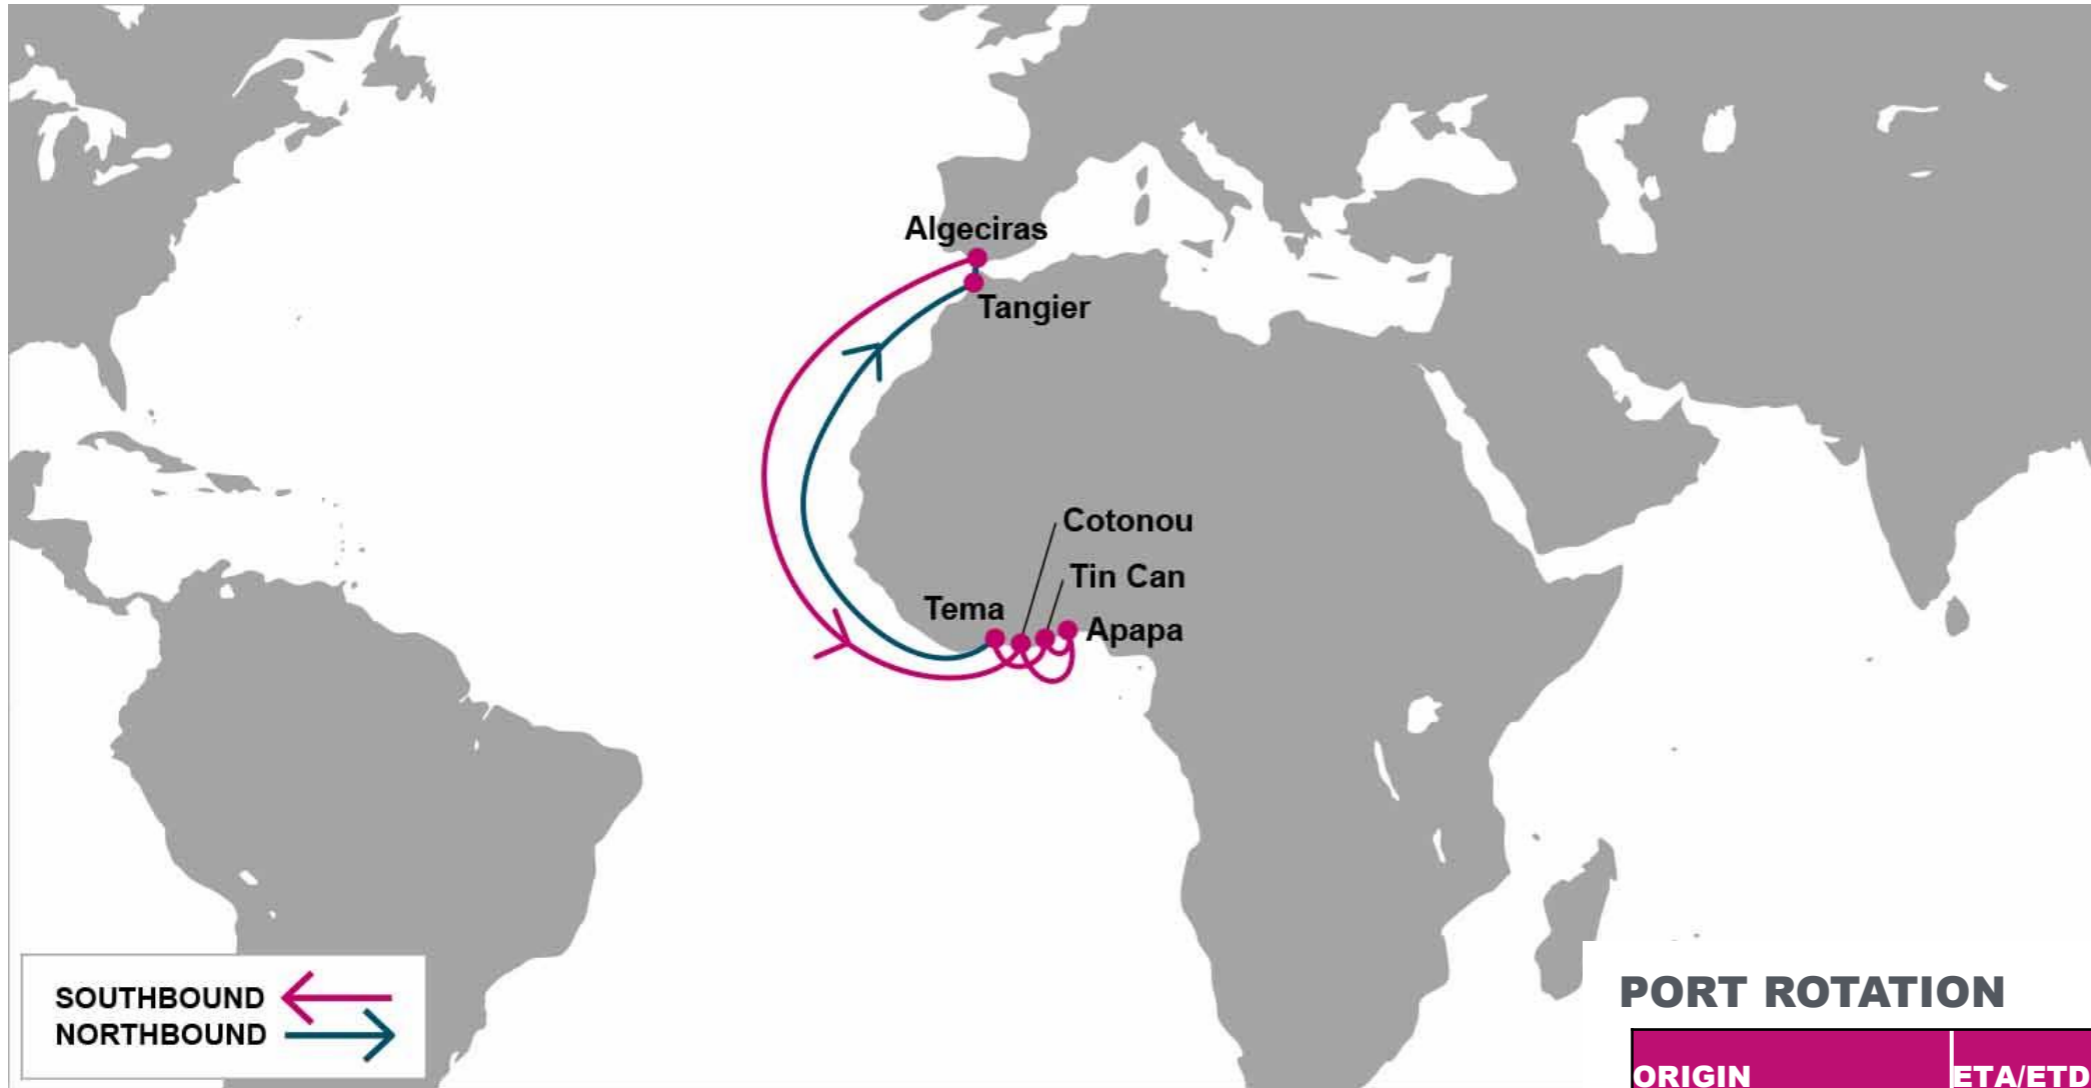

For more information, please click [here](#)

PORT ROTATION

(Terminals are subject to change)

S/B	COO	APP	TIP	TEM	N/B	APP	TIP	TEM	TNG	ALG
TNG	9	11	13	16	COO	1	3	6	16	17
ALG	8	10	12	15	APP			3	13	14
					TIP			1	11	12
					TEM				9	10

ORIGIN	ETA/ETD	TERMINAL
Tangier	THU/SAT	Eurogate
Algeciras	SAT/SUN	Total Terminal International (TTI)
Cotonou	MON/TUE	Benin Terminal (SMTC)
Apapa	WED/FRI	APM Terminals Apapa
Tin Can	FRI/SUN	Tin Can Island Container Terminal
Tema	MON/TUE	Meridian Port Services (MPS) – Terminal 3
Tangier	THU/SAT	Eurogate
Turnaround days:		28

KEY TRANSIT TABLE - UNLOCODE PORT NAME & COUNTRY NAME

ALG: Algeciras, Spain | **TNG:** Tangier, Morocco | **COO:** Cotonou, Benin | **APP:** Apapa, Nigeria | **TIP:** Tin Can, Nigeria | **TEM:** Tema, Ghana

Port of Call, Transit times and port rotation are as of now and subject to change