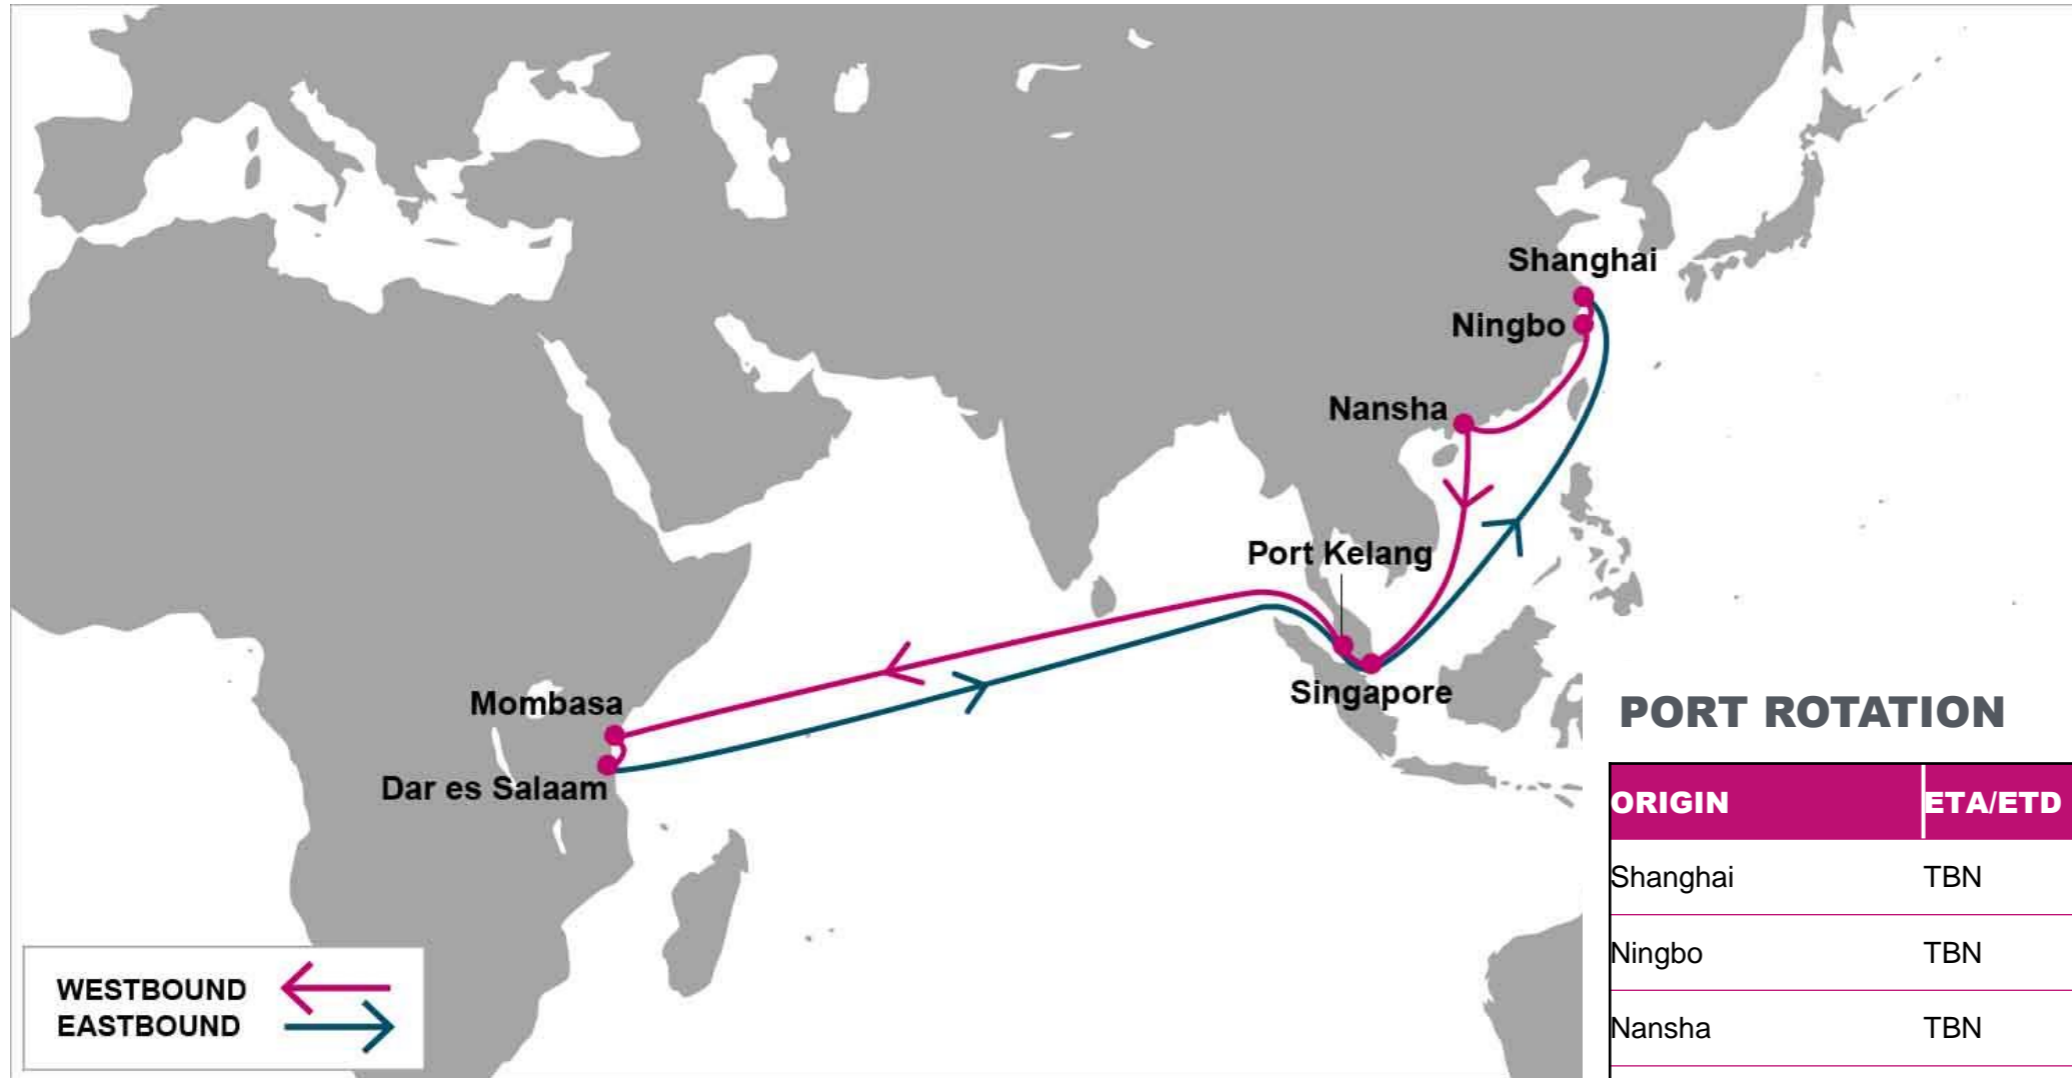

For more information, please click [here](#)

PORT ROTATION

(Terminals are subject to change)

ORIGIN	ETA/ETD	TERMINAL
Shanghai	TBN	TBN
Ningbo	TBN	TBN
Nansha	TBN	TBN
Singapore	TBN	TBN
Port Kelang	TBN	TBN
Mombasa	TBN	TBN
Dar es Salaam	TBN	TBN
Port Kelang	TBN	TBN
Singapore	TBN	TBN
Shanghai	TBN	TBN
Turnaround days: 56		

W/B	MBA	DAR	E/B	PKG	SIN	SHA	NBO	NSA
SHA	TBN	TBN	MBA	TBN	TBN	TBN	TBN	TBN
NGB	TBN	TBN	DAR	TBN	TBN	TBN	TBN	TBN
NSA	TBN	TBN						
SIN	TBN	TBN						
PKG	TBN	TBN						

KEY TRANSIT TABLE - UNLOCODE PORT NAME & COUNTRY NAME

SHA: Shanghai, China | **NGB:** Ningbo, China | **NSA:** Nansha, China | **SIN:** Singapore, Singapore | **PKG:** Port Kelang, Malaysia | **DAR:** Dar Es Salaam, Tanzania | **MBA:** Mombasa, Kenya

NOTE: Transit times and port rotation are as of now and subject to change