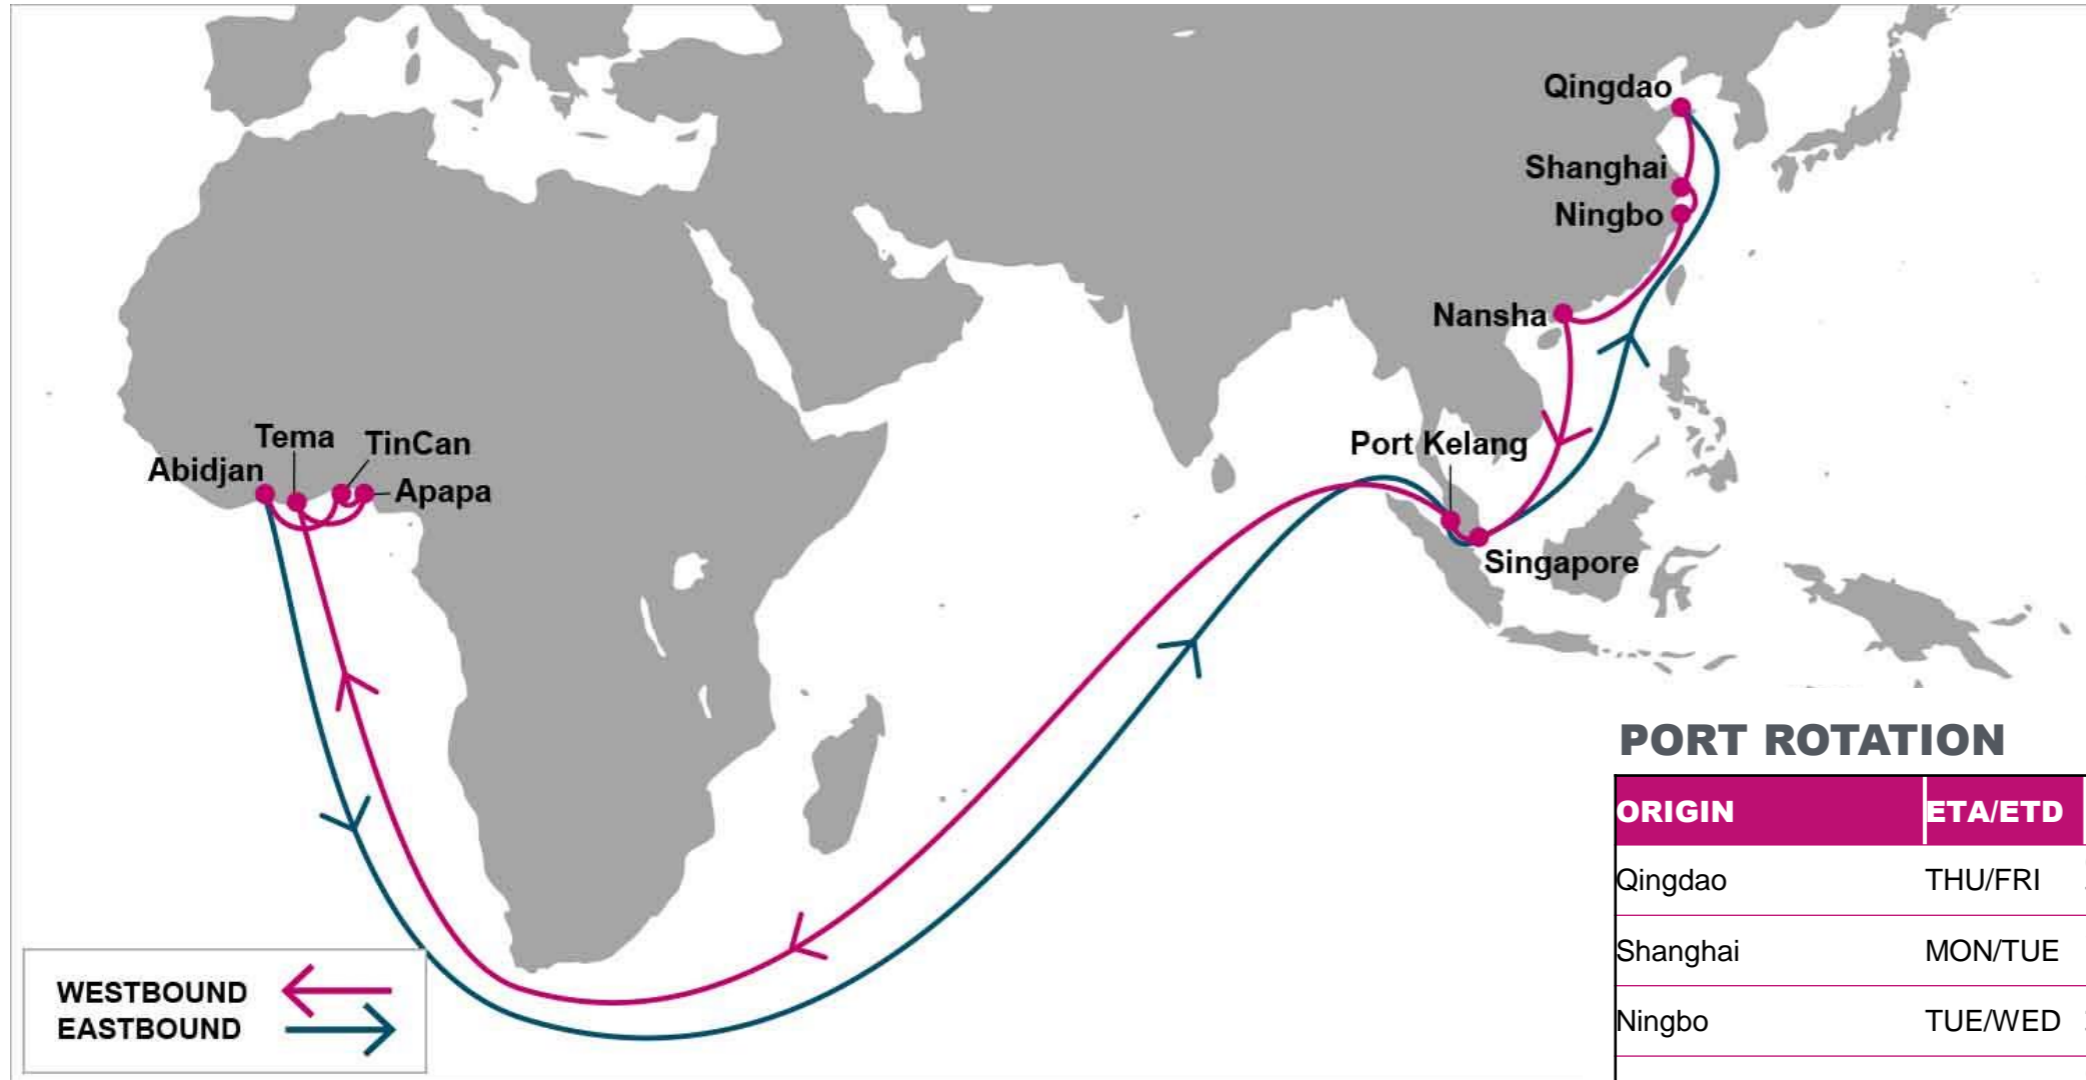

For more information, please click [here](#)

PORT ROTATION

(Terminals are subject to change)

ORIGIN	ETA/ETD	TERMINAL
Qingdao	THU/FRI	Qingdao Qianwan Container Terminal (QQCT)
Shanghai	MON/TUE	SIPG Waigaoqiao Phase II/III (SIPGZCT)
Ningbo	TUE/WED	Zhoushan Yongzhou Container Terminal (YZCT)
Nansha	SAT/SAT	Guangzhou South China Oceangate Container Terminal
Singapore	WED/THU	PSA Singapore
Port Kelang	THU/FRI	Westports
Tema	SUN/TUE	Meridian Port Services (MPS) – Terminal 3
Tin Can	WED/FRI	Tin Can Island Container Terminal
Apapa	SAT/SUN	APM Terminals Apapa
Abidjan	WED/THU	Abidjan Terminal
Port Kelang	MON/TUE	Westports
Singapore	WED/WED	PSA Singapore
Qingdao	THU/FRI	Qingdao Qianwan Container Terminal (QQCT)
Turnaround days: 84		

W/B	TEM	TIP	APP	ABJ	E/B	PKG	SIN	TAO	SHA	NGB	NSA
TAO	38	41	44	48	TEM	36	38	46	50	51	55
SHA	34	37	40	44	TIP	33	35	43	47	48	52
NGB	33	36	39	43	APP	30	32	40	44	45	49
NSA	29	32	35	39	ABJ	26	28	36	40	41	45
SIN	25	28	31	35							
PKG	24	27	30	34							

KEY TRANSIT TABLE - UNLOCODE PORT NAME & COUNTRY NAME

TAO: Qingdao, China | SHA: Shanghai, China | NGB: Ningbo, China | NSA: Nansha, China | SIN: Singapore, Singapore | PKG: Port Kelang, Malaysia | APP: Apapa, Nigeria | TIP: Tin Can, Nigeria | TEM: Tema, Ghana | ABJ: Abidjan, Côte d'Ivoire

NOTE: Transit times and port rotation are as of now and subject to change