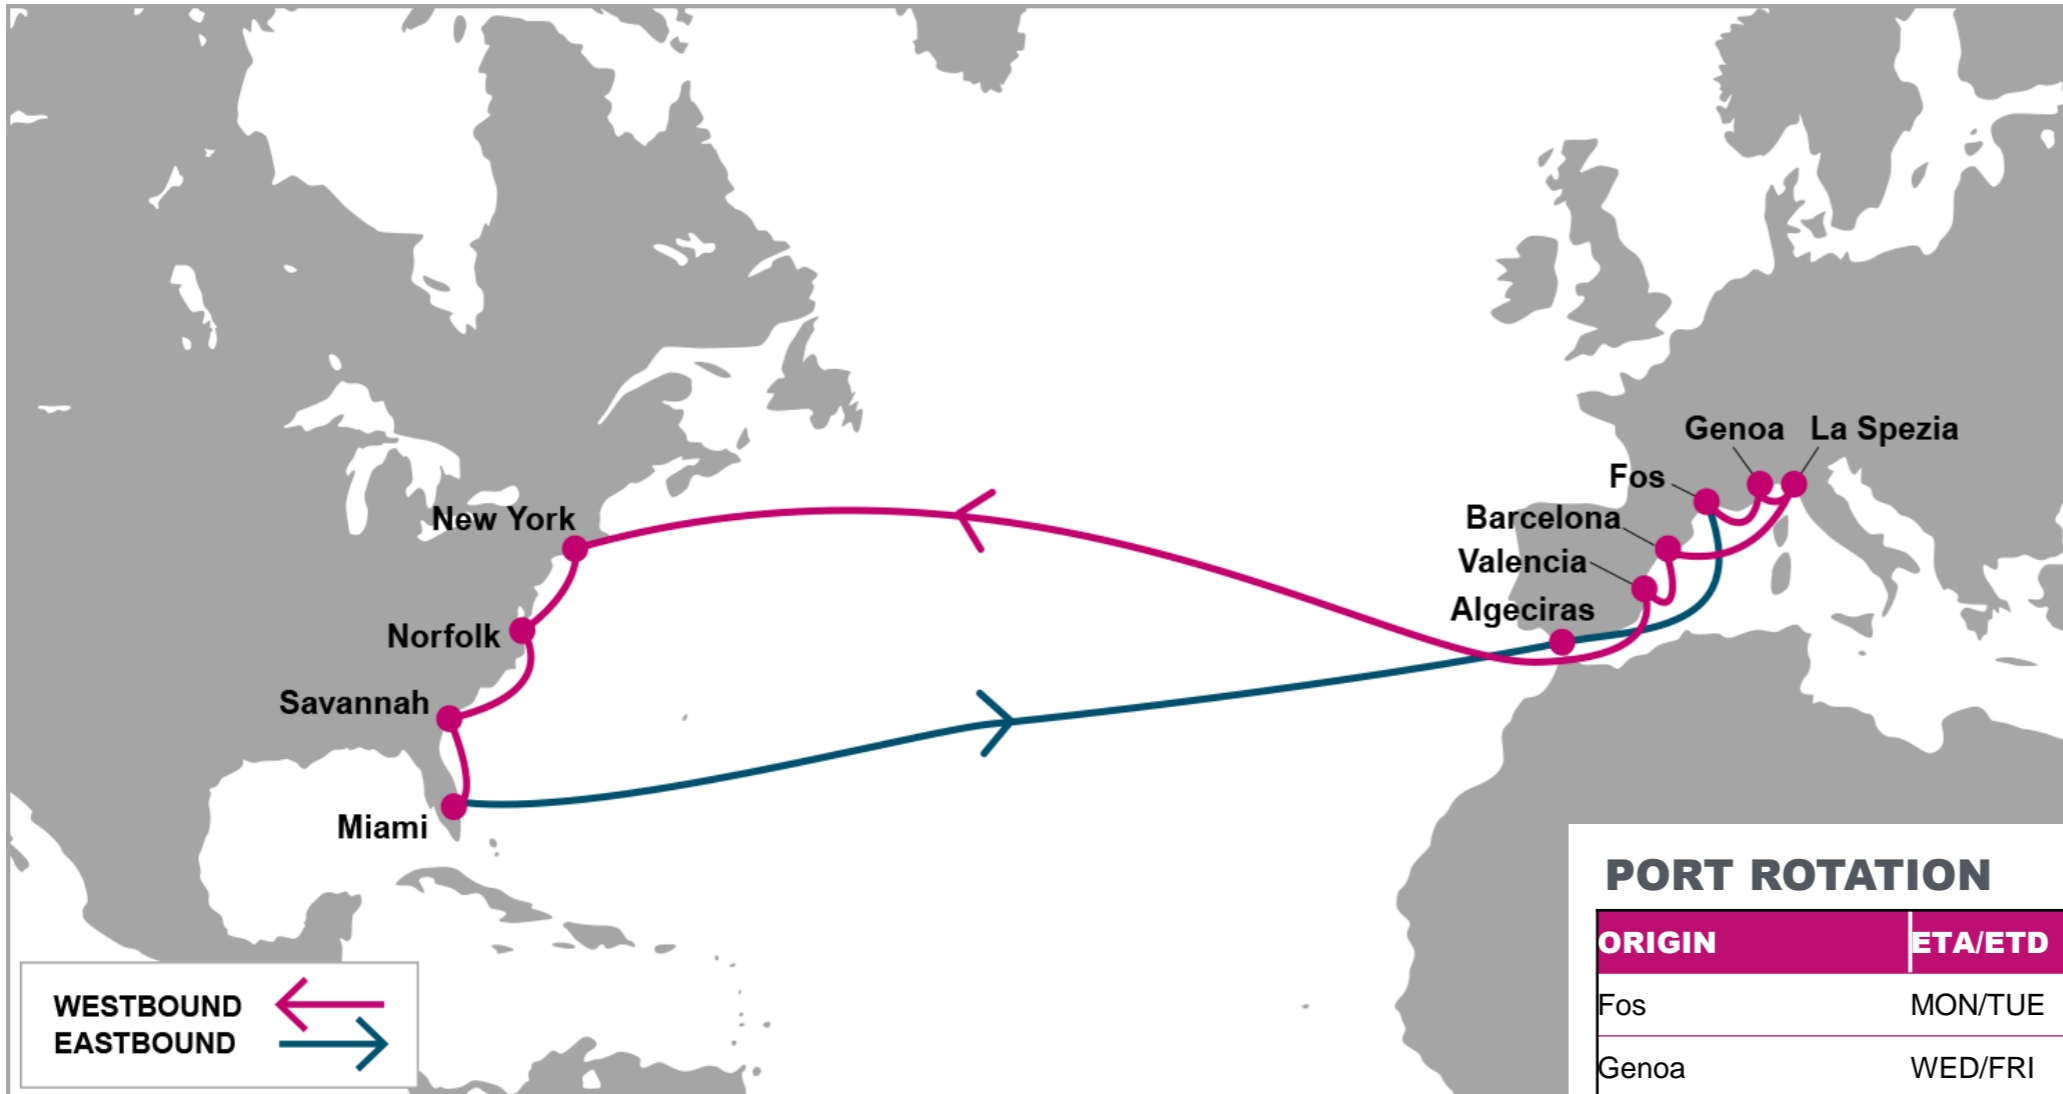

For more information, please click [here](#)

PORT ROTATION

(Terminals are subject to change)

ORIGIN	ETA/ETD	TERMINAL
Fos	MON/TUE	Eurofos
Genoa	WED/FRI	PSA Genova (former VTE)
La Spezia	SAT/SUN	La Spezia Container Terminal (LSCT)
Barcelona	TUE/WED	APM Terminals Barcelona
Valencia	WED/THU	Noatum Container Terminal
New York	SUN/TUE	Maher Terminals
Norfolk	WED/THU	Norfolk International Terminal (NIT)
Savannah	SAT/SUN	Garden City Terminal
Miami	MON/TUE	South Florida Container Terminal (SFCT)
Algeciras	FRI/SAT	Total Terminal International (TTI)
Fos	MON/TUE	Eurofos
Turnaround days:		42

W/B	NYC	ORF	SAV	MIA	E/B	ALG	FOS	GOA	SPE	BCN	VLC
FOS	19	22	25	27	NYC	18	21	22	25	28	29
GOA	16	19	22	24	ORF	16	19	20	23	26	27
SPE	14	17	20	22	SAV	13	16	17	20	23	24
BCN	11	14	17	19	MIA	11	14	15	18	21	22
VLC	10	13	16	18							

KEY TRANSIT TABLE - UNLOCODE PORT NAME & COUNTRY NAME

FOS: Fos, France | GOA: Genoa, Italy | SPE: La Spezia, Italy | BCN: Barcelona, Spain | VLC: Valencia, Spain | NYC: New York, USA | ORF: Norfolk, USA | SAV: Savannah, USA | MIA: Miami, USA | ALG: Algeciras, Spain

NOTE: Transit times and port rotation are as of now and subject to change