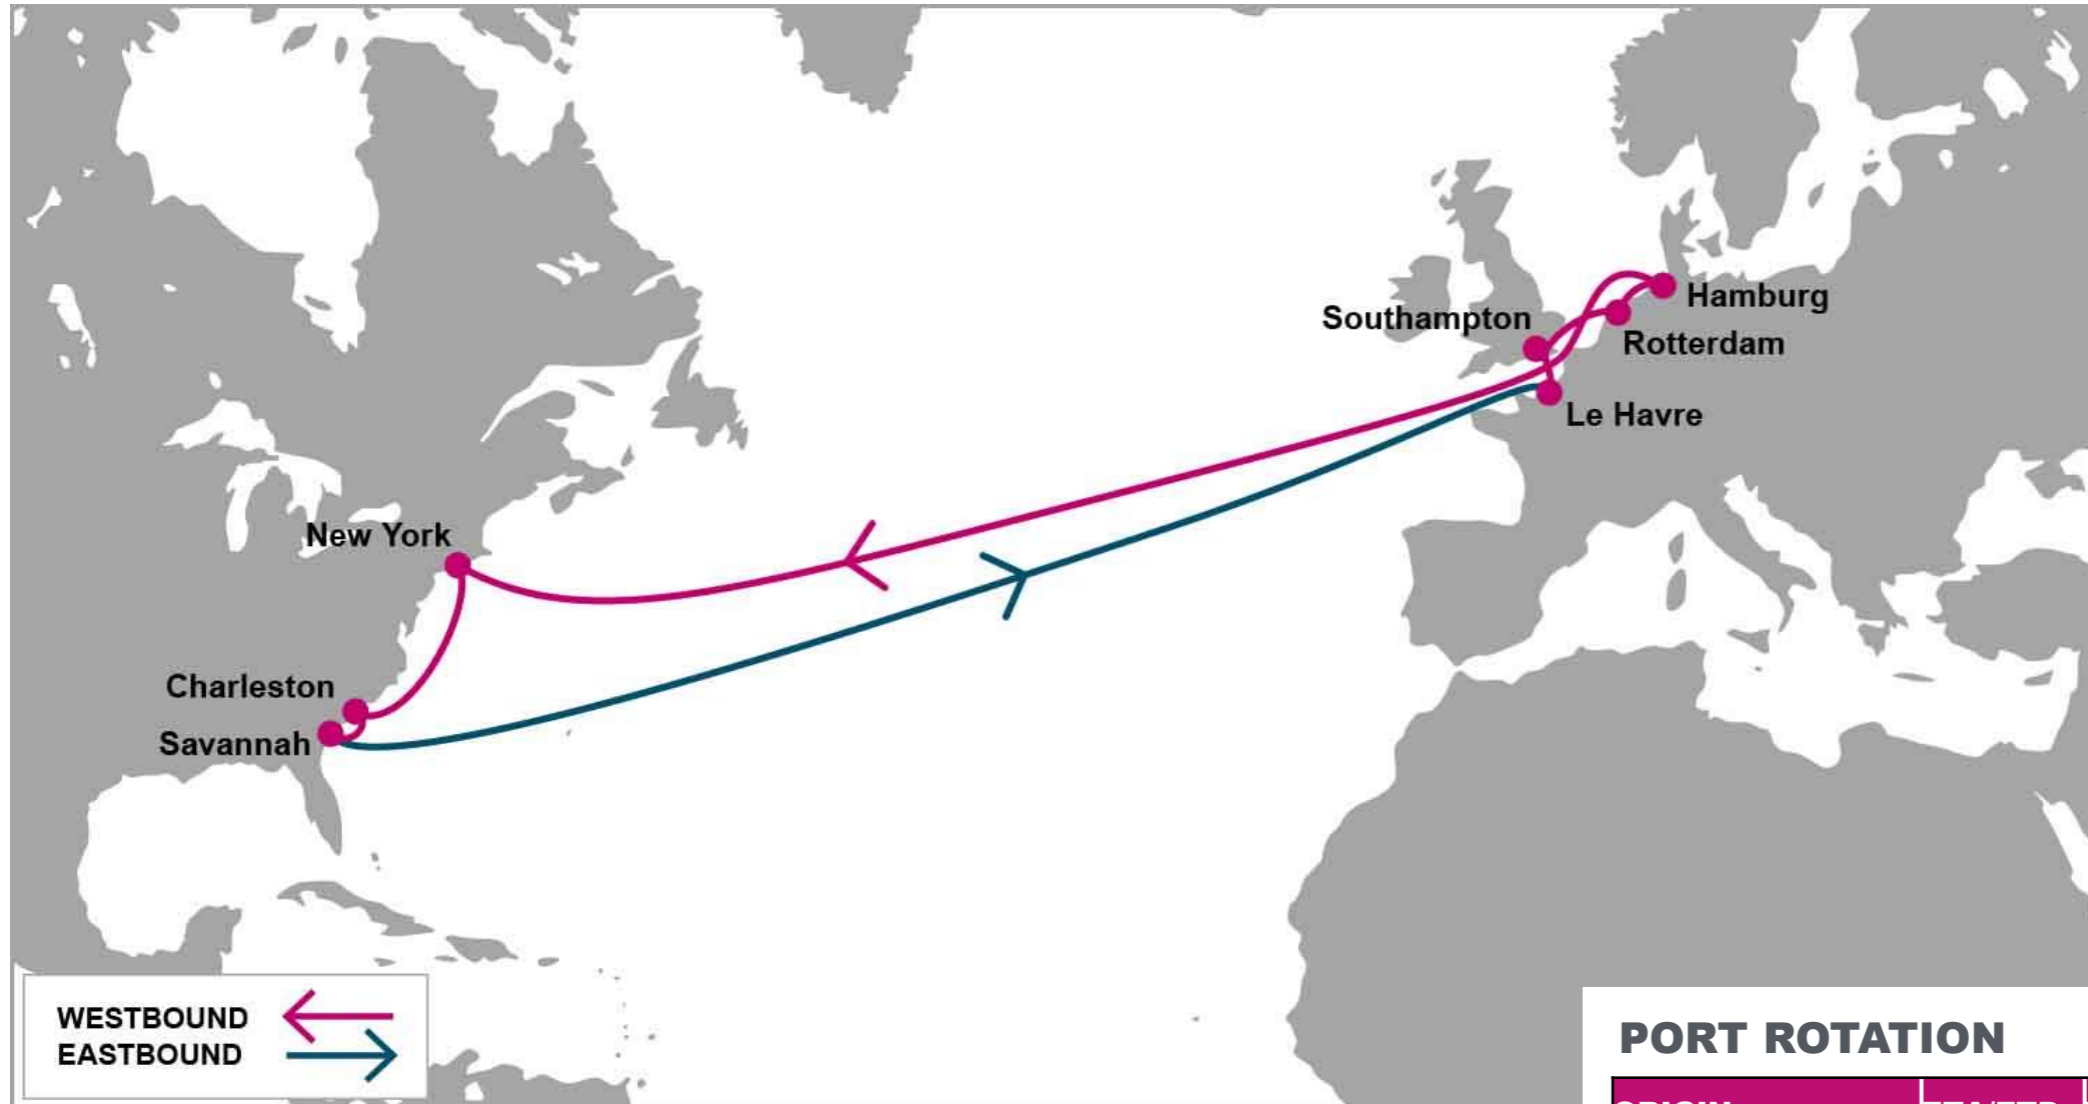

For more information, please click [here](#)

W/B	NYC	CHS	SAV	E/B	LEH	LGP	RTM	HAM
LEH	16	20	23	NYC	17	19	20	22
LGP	15	19	22	CHS	13	15	16	18
RTM	13	17	20	SAV	10	12	13	15
HAM	11	15	18					

PORT ROTATION

(Terminals are subject to change)

ORIGIN	ETA/ETD	TERMINAL
Le Havre	SAT/SUN	North Terminals - Quais de Amerique (CNMP)
Southampton	MON/MON	DP World Southampton
Rotterdam	TUE/WED	ECT Delta Terminal
Hamburg	THU/FRI	Container Terminal Altenwerder (CTA)
New York	TUE/WED	Maher Terminals
Charleston	SAT/SUN	Wando Welch Terminal (WWT)
Savannah	TUE/WED	Garden City Terminal
Le Havre	SAT/SUN	North Terminals - Quais de Amerique (CNMP)
Turnaround days: 35		

KEY TRANSIT TABLE - UNLOCODE PORT NAME & COUNTRY NAME

LGP: London Gateway, UK | **LEH:** Le Havre, France | **RTM:** Rotterdam, Netherland | **HAM:** Hamburg, Germany | **NYC:** New York, USA | **CHS:** Charleston, USA | **SAV:** Savannah, USA

NOTE: Transit times and port rotation are as of now and subject to change