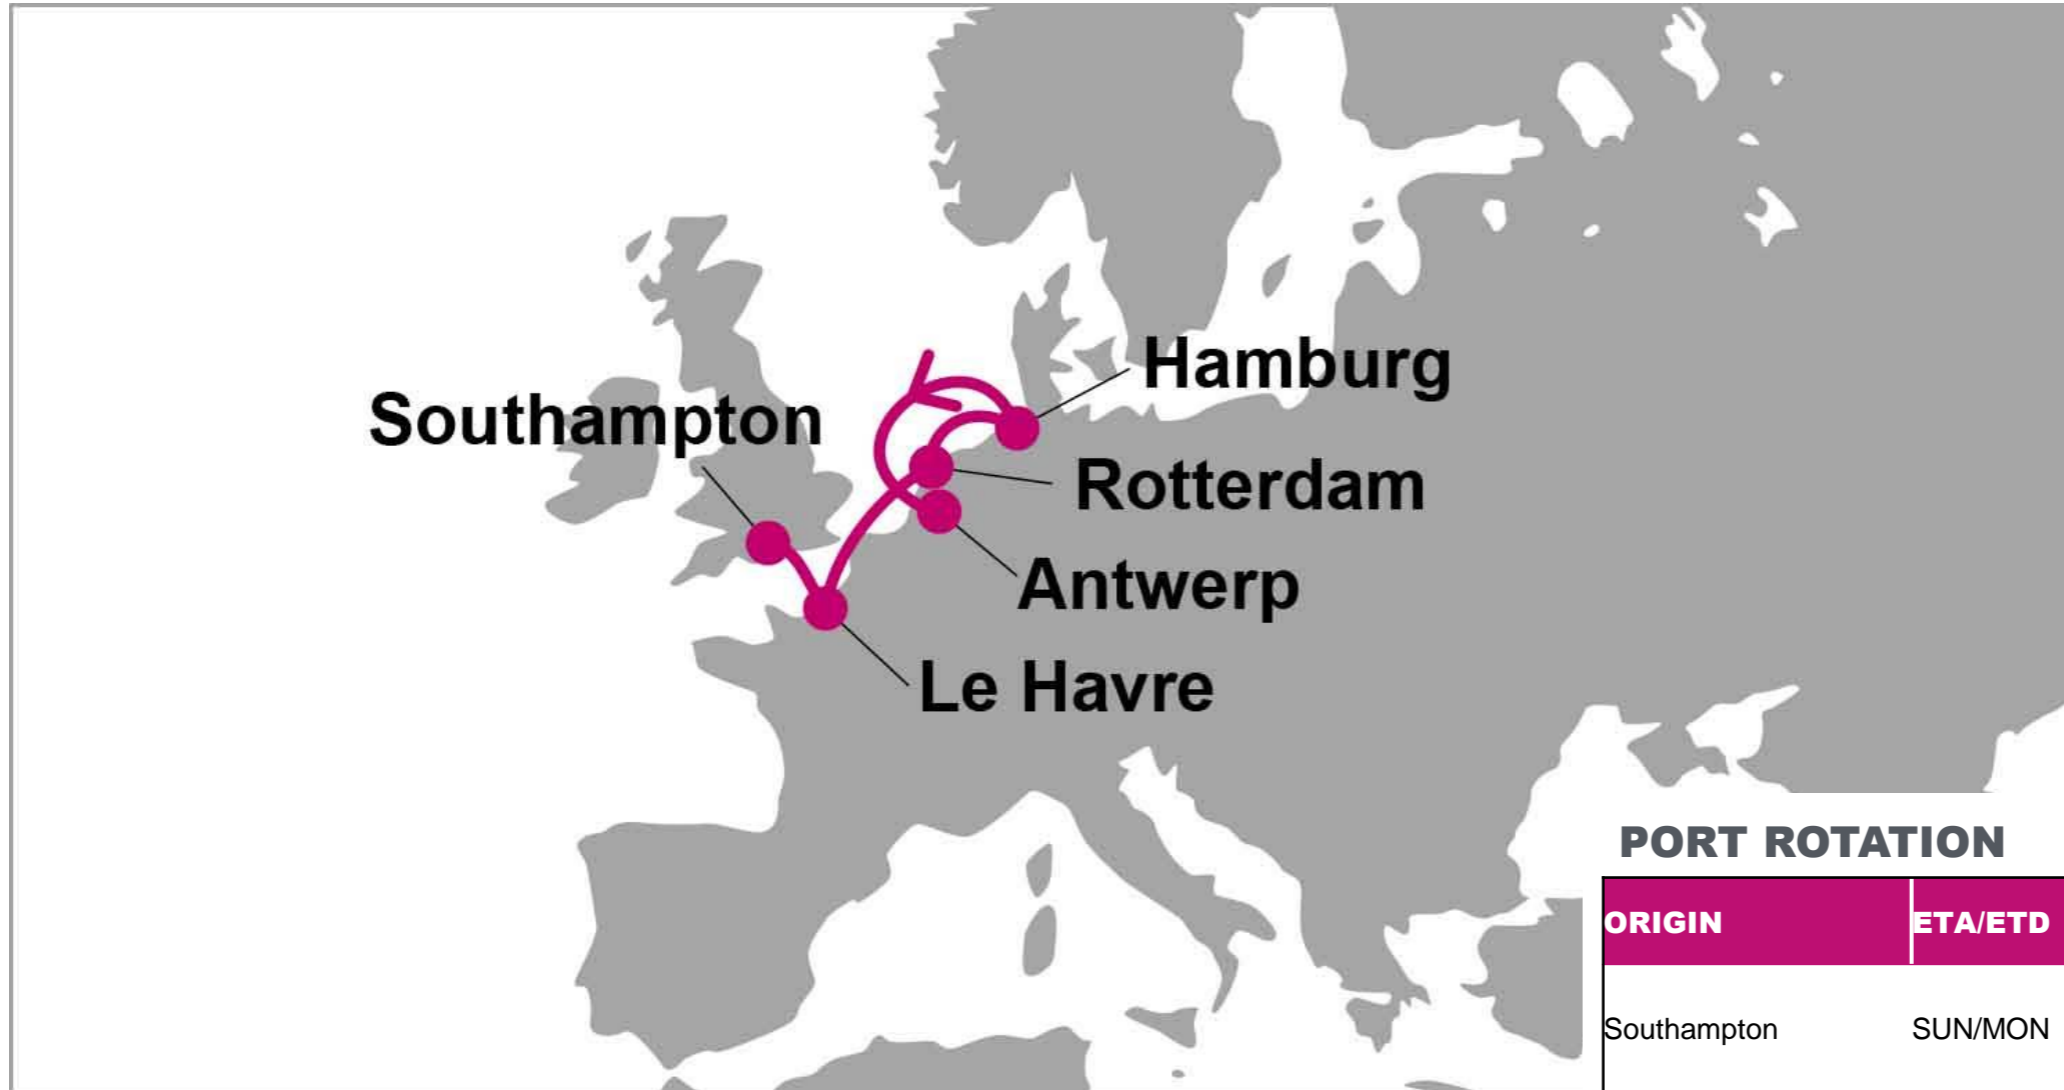

For more information, please click [here](#)

PORT ROTATION

(Terminals are subject to change)

ORIGIN	ETA/ETD	TERMINAL
Southampton	SUN/MON	DP World Southampton Container Terminal (SCT)
Le Havre	WED/WED	North Terminals - Quais de l'Atlantique (CNMP)
Rotterdam	THU/FRI	ECT Delta Terminal
Hamburg	SAT/SUN	Container Terminal Altenwerder (CTA)
Antwerp	TUE/TUE	PSA Europe Terminal

FM/TO	LEH	RTM	HAM	ANR
SOU	3	4	6	9

KEY TRANSIT TABLE - UNLOCODE PORT NAME & COUNTRY NAME

SOU: Southampton, UK | **RTM:** Rotterdam, Netherland | **HAM:** Hamburg, Germany | **ANR:** Antwerp, Belgium | **LEH:** Le Havre, France

NOTE: Transit times and port rotation are as of now and subject to change