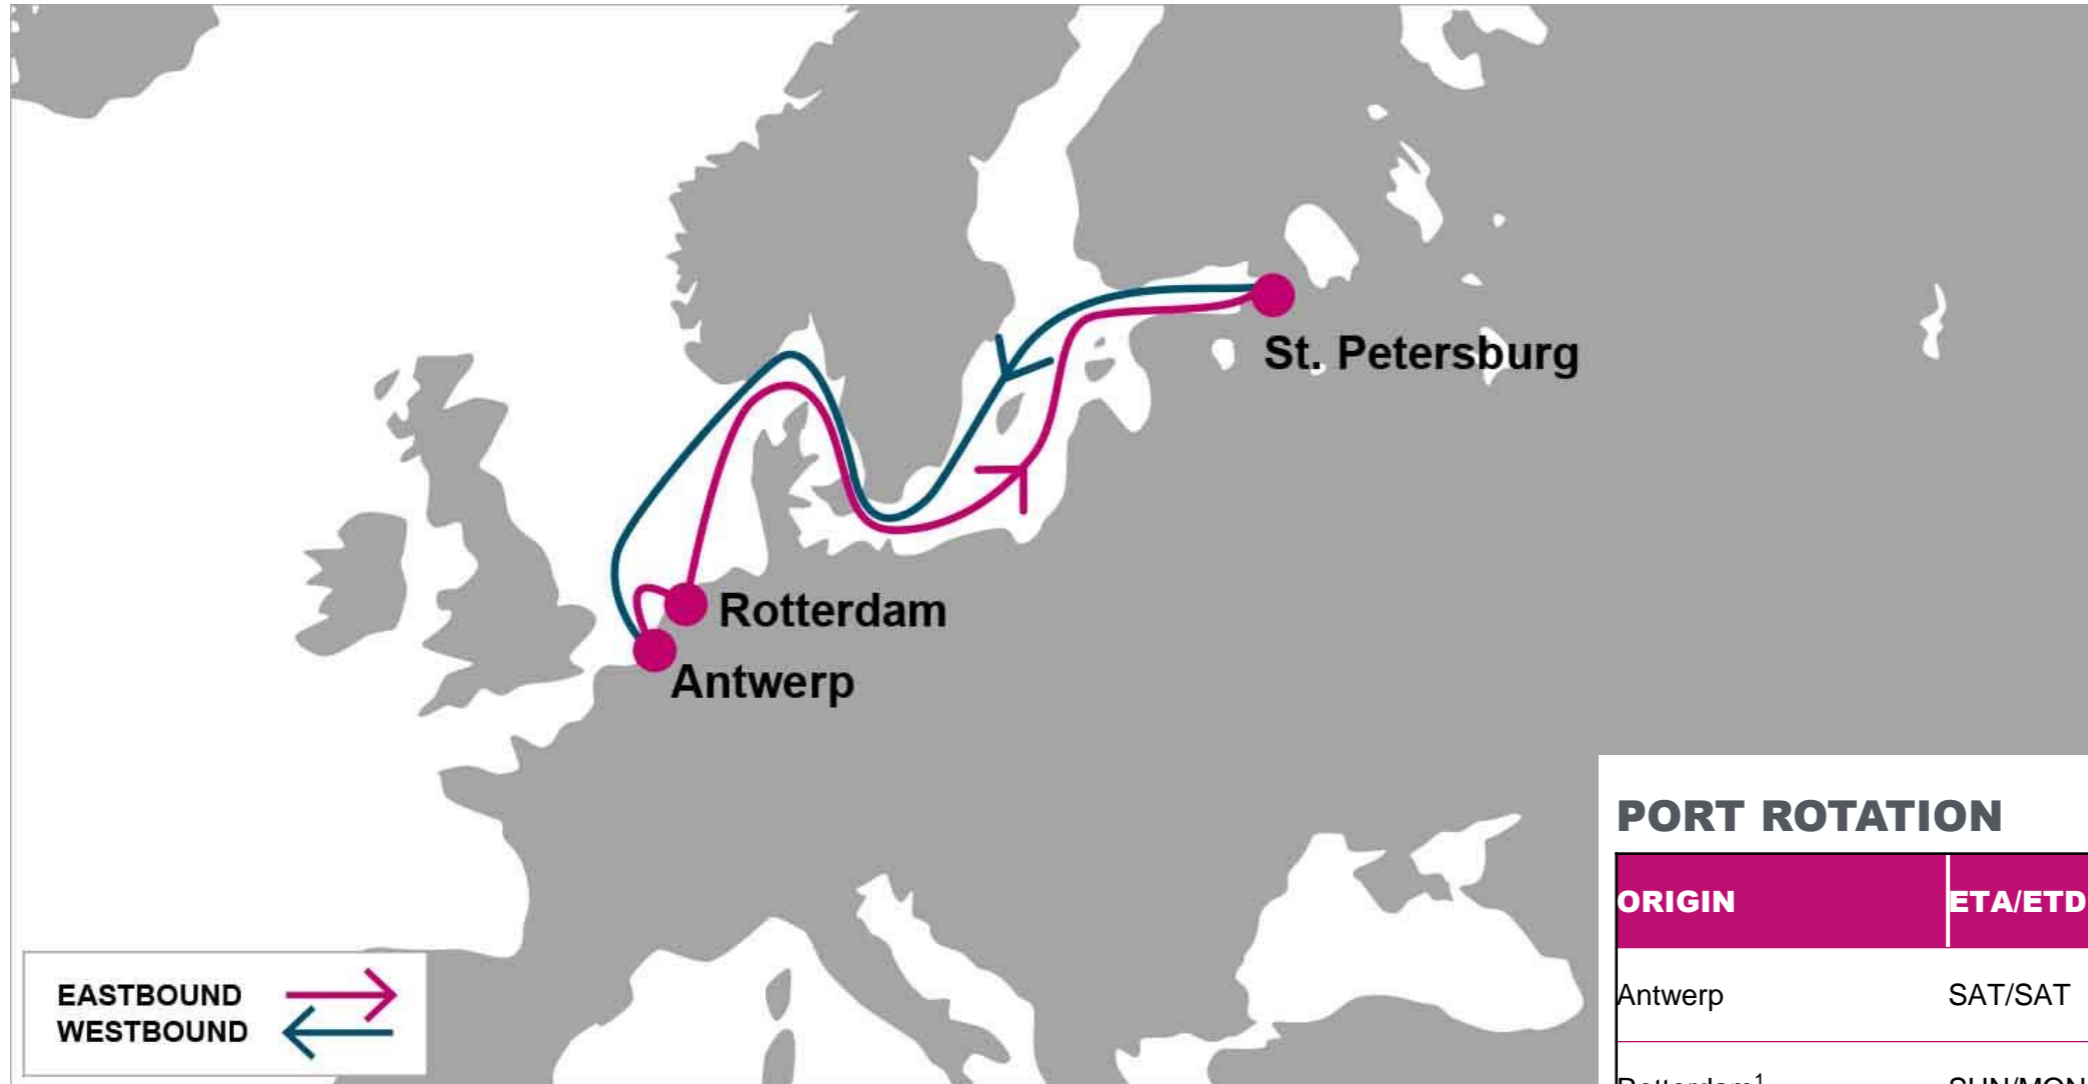

FM/TO	LED ¹	LED ²	HEL	FM/TO	ANR
ANR	6	7	9	LED ¹	8
RTM	4	5	7	LED ²	7
				HEL	5

KEY TRANSIT TABLE - UNLOCODE PORT NAME & COUNTRY NAME

ANR: Antwerp, Belgium | RTM: Rotterdam, Netherland | LED: St Petersburg, Russian Federation | HLK: Helsinki, Finland

NOTE: Transit times and port rotation are as of now and subject to change

For more information, please click [here](#)

PORT ROTATION

(Terminals are subject to change)

ORIGIN	ETA/ETD	TERMINAL
Antwerp	TUE/WED	PSA Noordzee Terminal
Rotterdam	THU/FRI	ECT Delta Terminal
Helsinki	MON/TUE	Finnsteve Terminal Vuosaari
Kotka	WED/THU	Steveco Mussal
Antwerp	MON/TUE	PSA Noordzee Terminal

FM/TO	HEL	KTK	FM/TO	ANR
ANR	5	7	HEL	6
RTM	3	5	KTK	4

KEY TRANSIT TABLE - UNLOCODE PORT NAME & COUNTRY NAME

ANR: Antwerp, Belgium | RTM: Rotterdam, Netherland | HEL: Helsinki, Finland | KTK: Kotka, Finland

NOTE: Transit times and port rotation are as of now and subject to change

For more information, please click [here](#)

PORT ROTATION

(Terminals are subject to change)

ORIGIN	ETA/ETD	TERMINAL
Antwerp	SAT/SAT	PSA Noordzee Terminal
Rotterdam ¹	SUN/MON	ECT Delta Terminal
Rotterdam ²	MON/TUE	Rotterdam World Gateway (RWG)
St. Petersburg ¹	SUN/SUN	First Container Terminal
St. Petersburg ²	SUN/MON	Petrolesport (PLP)
St. Petersburg ³	MON/TUE	Sea Fishing Port
St. Petersburg ⁴	TUE/TUE	Neva Metal Terminal
Antwerp	SAT/SAT	PSA Noordzee Terminal