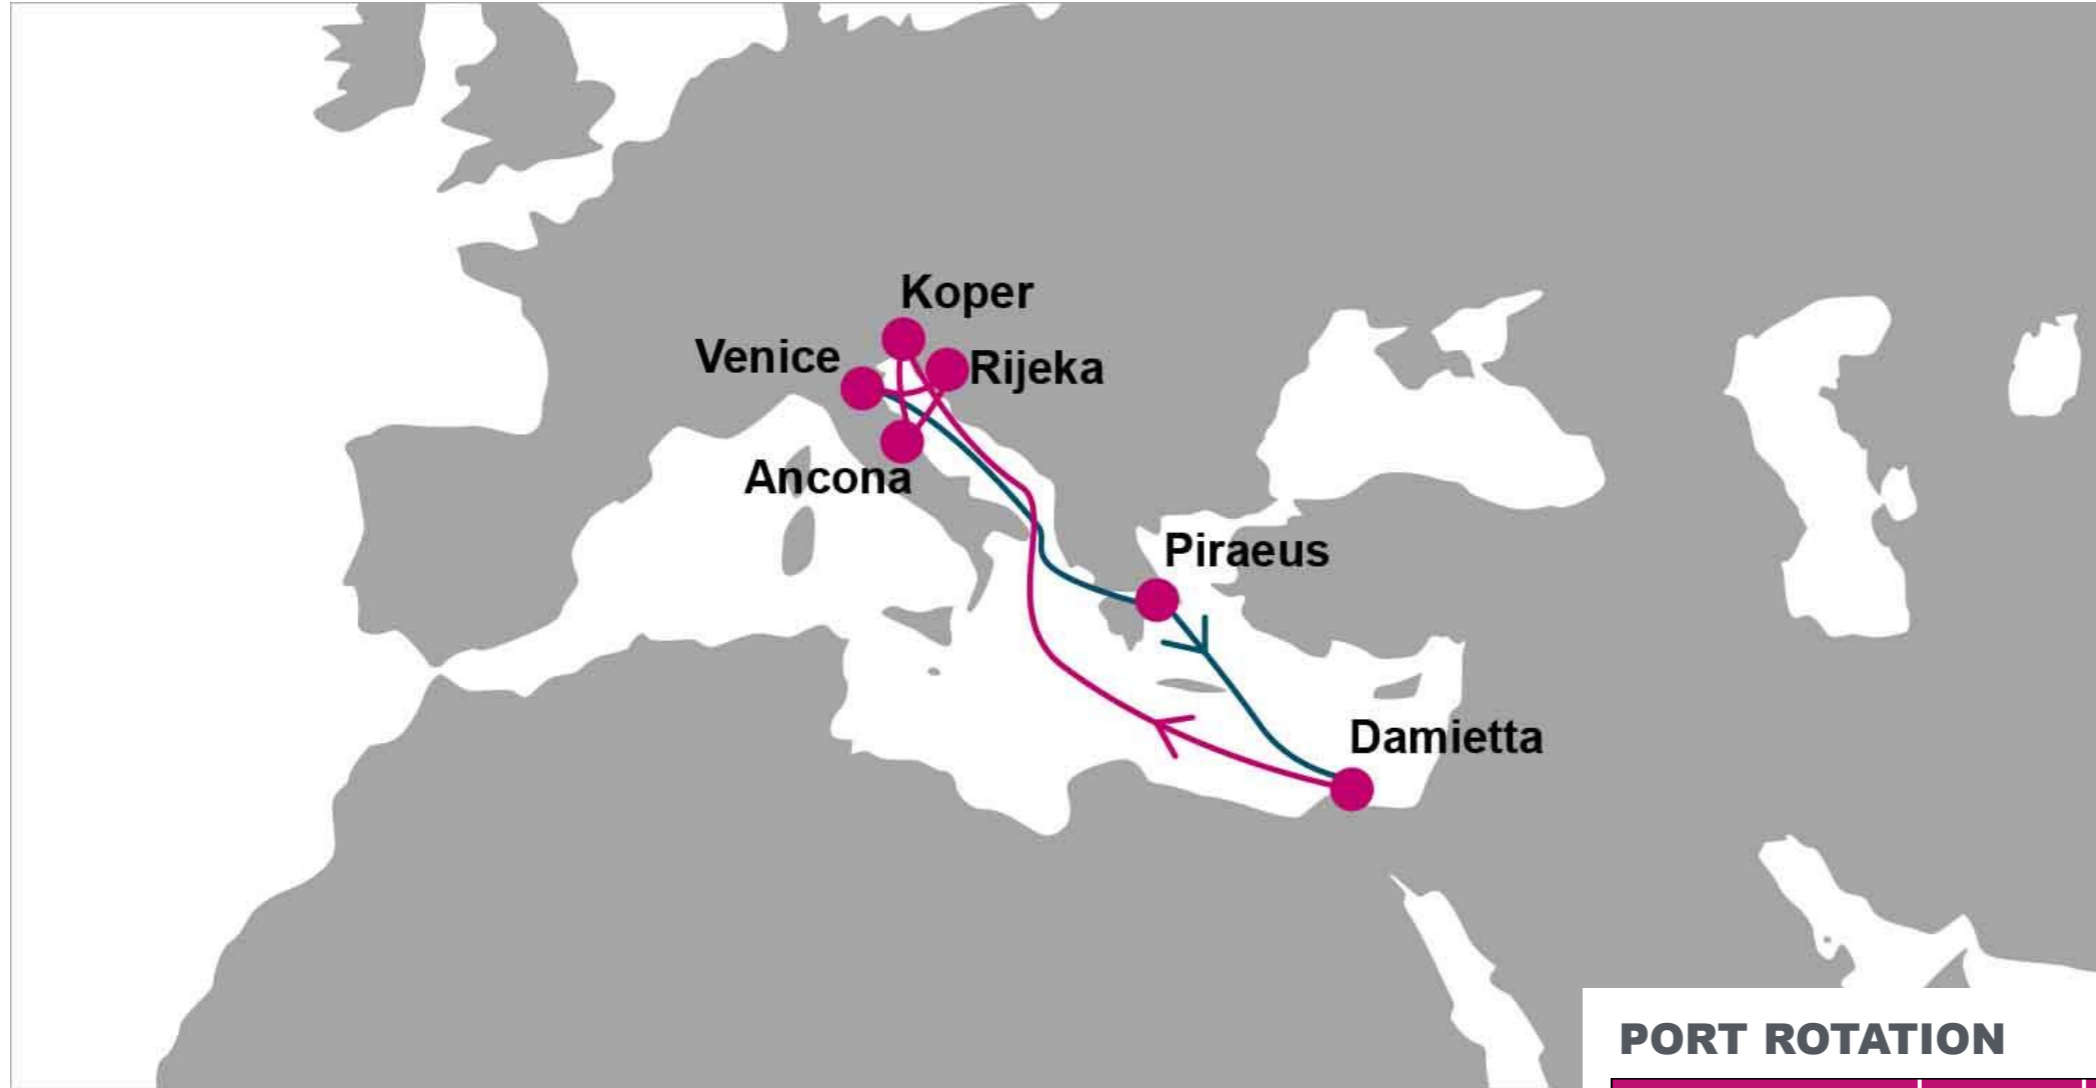

For more information, please click [here](#)

PORT ROTATION

(Terminals are subject to change)

| ORIGIN | ETA/ETD | TERMINAL |
|----------|---------|---|
| Damietta | SUN/MON | Damietta Container Terminal |
| Koper | THU/FRI | Luka Koper |
| Ancona | SUN/SUN | Adriatic Container Terminal Ancona |
| Rijeka | TUE/WED | Adriatic Gate Container Terminal (AGCT) |
| Venice | THU/SAT | Venice Container Terminal |
| Piraeus | WED/THU | Piraeus Container Terminal (PCT) |
| Damietta | SUN/MON | Damietta Container Terminal |

KEY TRANSIT TABLE - UNLOCODE PORT NAME & COUNTRY NAME

KOP: Koper, Slovenia | **RJK:** Rijeka, Croatia | **VCE:** Venice, Italy | **PIR:** Piraeus, Greece | **DAM:** Damietta, Egypt | **ANC:** Ancona, Italy

NOTE: Transit times and port rotation are as of now and subject to change