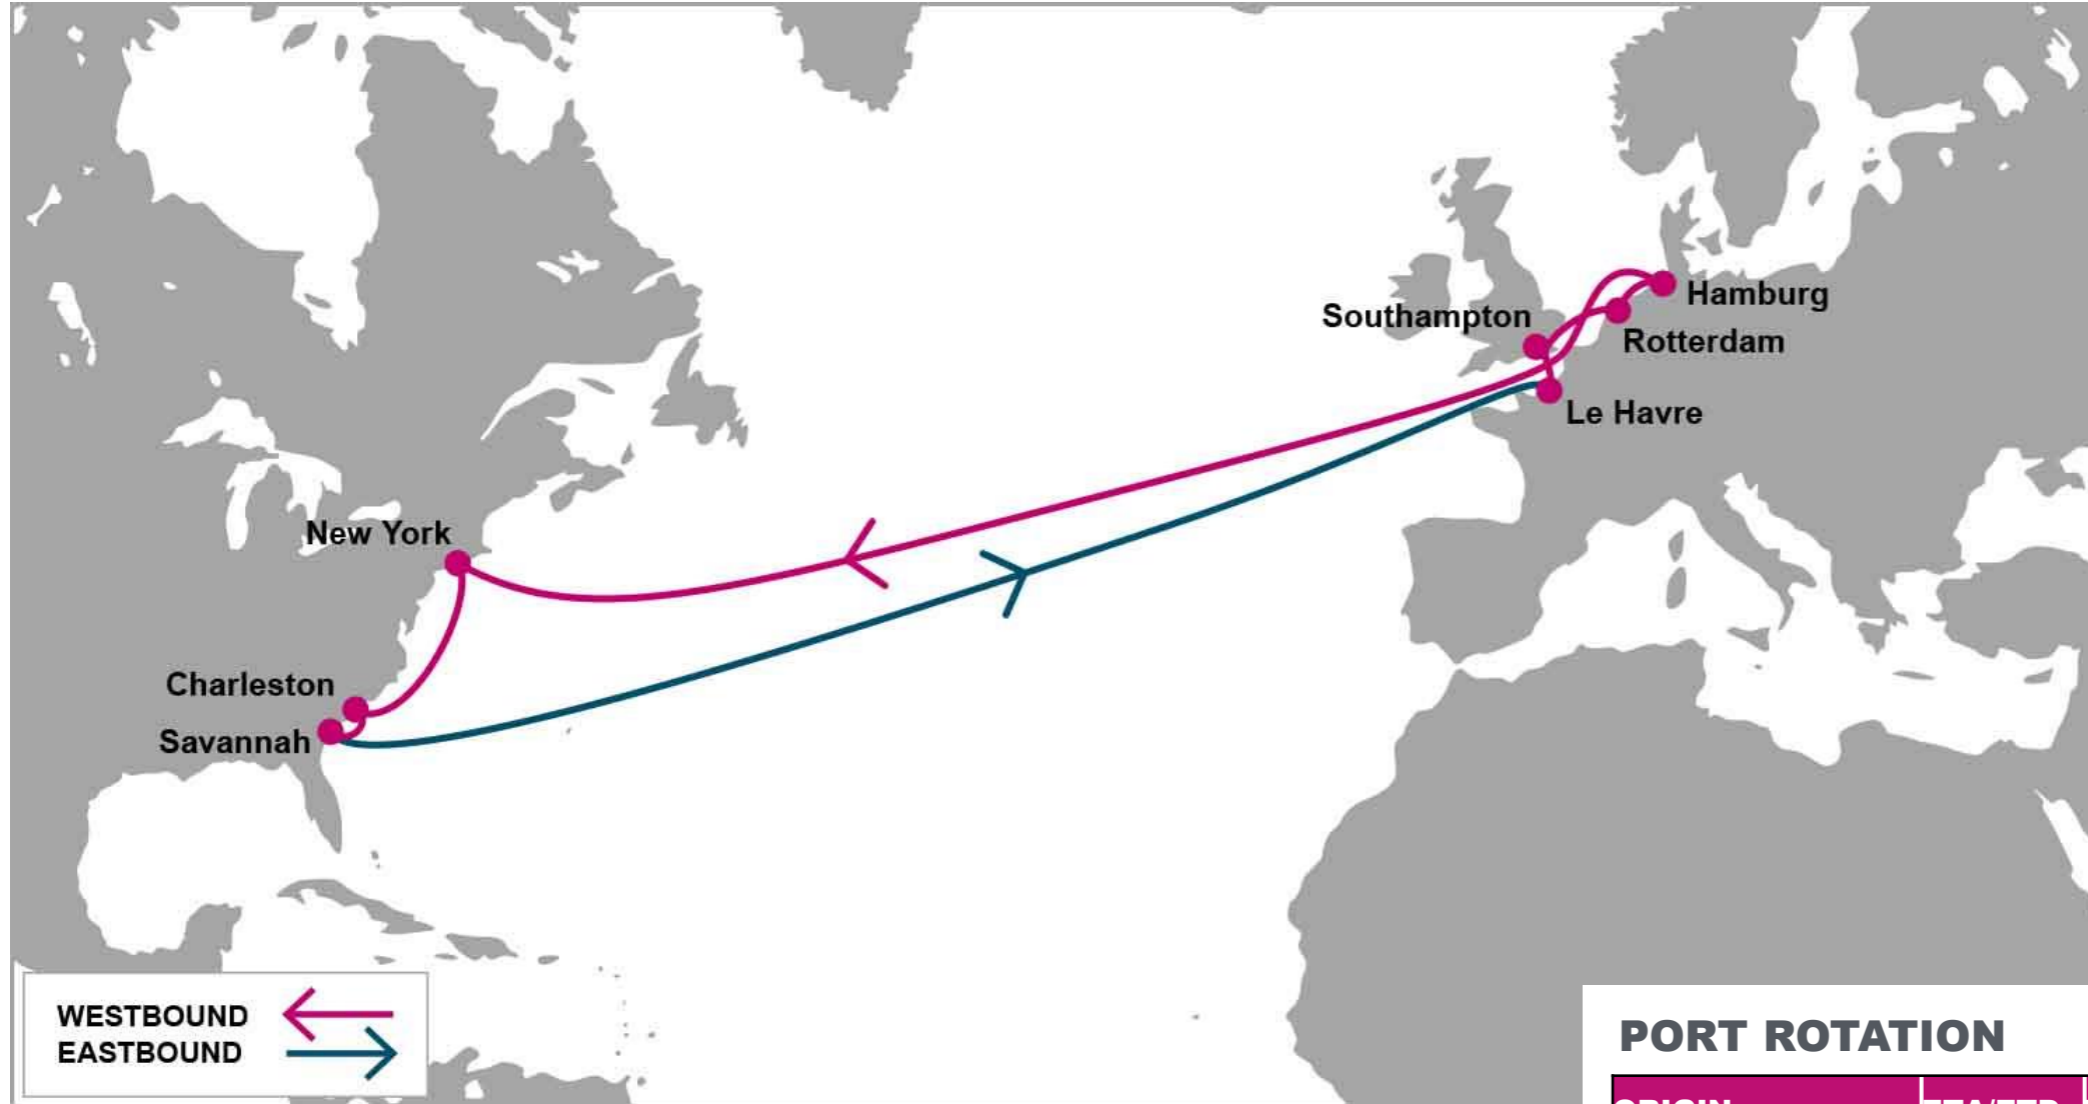

For more information, please click [here](#)

PORT ROTATION

(Terminals are subject to change)

ORIGIN	ETA/ETD	TERMINAL
Le Havre	SAT/SUN	North Terminals - Quais de Amerique (CNMP)
Southampton	MON/MON	DP World Southampton
Rotterdam	TUE/WED	ECT Delta Terminal
Hamburg	THU/FRI	Container Terminal Altenwerder (CTA)
New York	TUE/WED	Maher Terminals
Charleston	SAT/SUN	Wando Welch Terminal (WWT)
Savannah	TUE/WED	Garden City Terminal
Le Havre	SAT/SUN	North Terminals - Quais de Amerique (CNMP)
Turnaround days: 35		

W/B	NYC	CHS	SAV	E/B	LEH	LGP	RTM	HAM
LEH	16	20	23	NYC	17	19	20	22
LGP	15	19	22	CHS	13	15	16	18
RTM	13	17	20	SAV	10	12	13	15
HAM	11	15	18					

KEY TRANSIT TABLE - UNLOCODE PORT NAME & COUNTRY NAME

LGP: London Gateway, UK | **LEH:** Le Havre, France | **RTM:** Rotterdam, Netherland | **HAM:** Hamburg, Germany | **NYC:** New York, USA | **CHS:** Charleston, USA | **SAV:** Savannah, USA

NOTE: Transit times and port rotation are as of now and subject to change