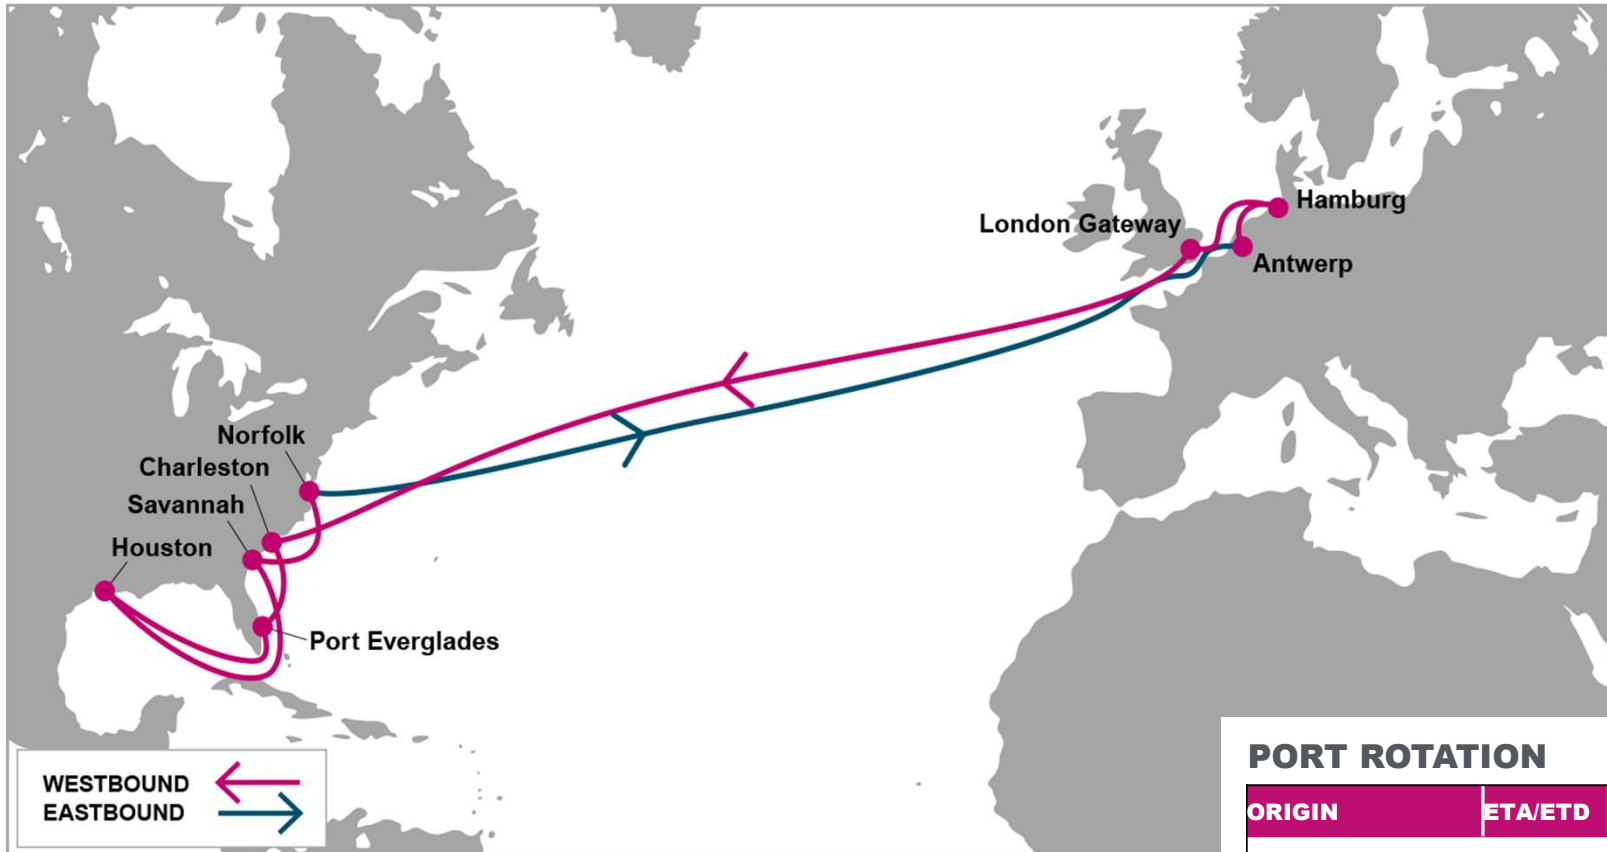

For more information, please click [here](#)

W/B	CHS	PEF	HOU	SAV	ORF	E/B	ANR	HAM	LGP
ANR	13	15	18	22	24	CHS	21	23	26
HAM	11	13	16	20	22	PEF	19	21	24
LGP	9	11	14	18	20	HOU	15	17	20
						SAV	11	13	16
						ORF	9	11	14

KEY TRANSIT TABLE - UNLOCODE PORT NAME & COUNTRY NAME

ANR: Antwerp, Belgium | HAM: Hamburg, Germany | LGP: London Gateway, UK | CHS: Charleston, USA | PEF: Port Everglades, USA | HOU: Houston, USA | SAV: Savannah, USA | ORF: Norfolk, USA

PORT ROTATION

(Terminals are subject to change)

ORIGIN	ETA/ETD	TERMINAL
Antwerp	THU/FRI	PSA Antwerp
Hamburg	SAT/SUN	HHLA Container Terminal Altenwerder (CTA)
London Gateway	TUE/TUE	London Gateway Terminal (LGW)
Charleston	THU/THU	North Charleston Terminal
Port Everglades	SAT/SAT	Florida International Terminals (FIT)
Houston	TUE/WED	Port Of Houston Authority (BBC)
Savannah	SAT/SUN	Garden City Terminal
Norfolk	MON/TUE	Norfolk International Terminal (NIT)
Antwerp	THU/FRI	PSA Antwerp
Turnaround days: 35		

NOTE: Transit times and port rotation are as of now and subject to change