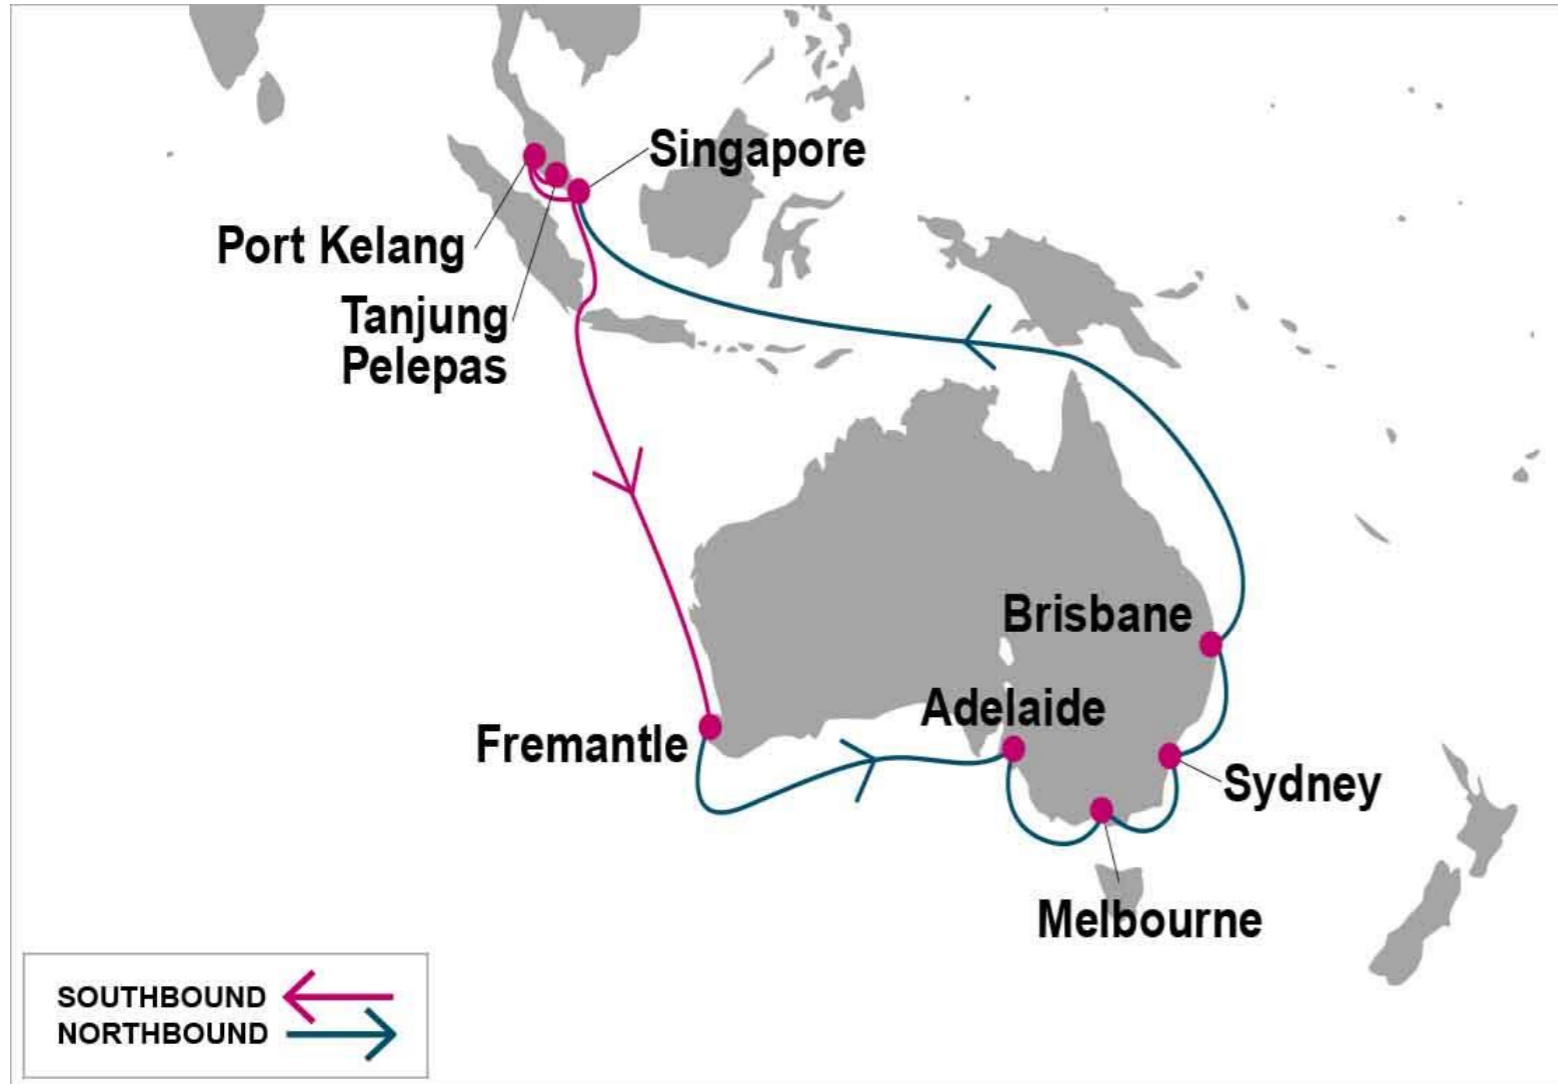

For more information, please click [here](#)

PORT ROTATION

(Terminals are subject to change)

ORIGIN	ETA/ETD	TERMINAL
Tanjung Pelepas	SUN/MON	Tanjung Pelepas
Port Kelang	TUE/WED	Westports
Singapore	THU/SAT	PSA Singapore
Fremantle	FRI/SUN	Patrick Terminals
Adelaide	FRI/SUN	Flinders Adelaide Container Terminal
Melbourne	WED/FRI	Victoria International Container Terminal (VICT)
Sydney	SUN/TUE	Patrick Terminals
Brisbane	WED/FRI	Patrick Terminals
Tanjung Pelepas	SUN/MON	Tanjung Pelepas
Turnaround days: 42		

S/B	FRE	ADL	MEL	SYD	BNE	N/B	TPP	PKG	SIN
TPP	11	18	23	27	30	FRE	28	30	32
PKG	9	16	21	25	28	ADL	21	23	25
SIN	6	13	18	22	25	MEL	16	18	10
						SYD	12	14	16
						BNE	9	11	13

KEY TRANSIT TABLE - UNLOCODE PORT NAME & COUNTRY NAME

TPP: Tanjung Pelepas, Malaysia | **PKG:** Port Kelang, Malaysia | **SIN:** Singapore, Singapore | **FRE:** Fremantle, Australia | **ADL:** Adelaide, Australia | **MEL:** Melbourne, Australia | **SYD:** Sydney, Australia | **BNE:** Brisbane, Australia

NOTE: Transit times and port rotation are as of now and subject to change