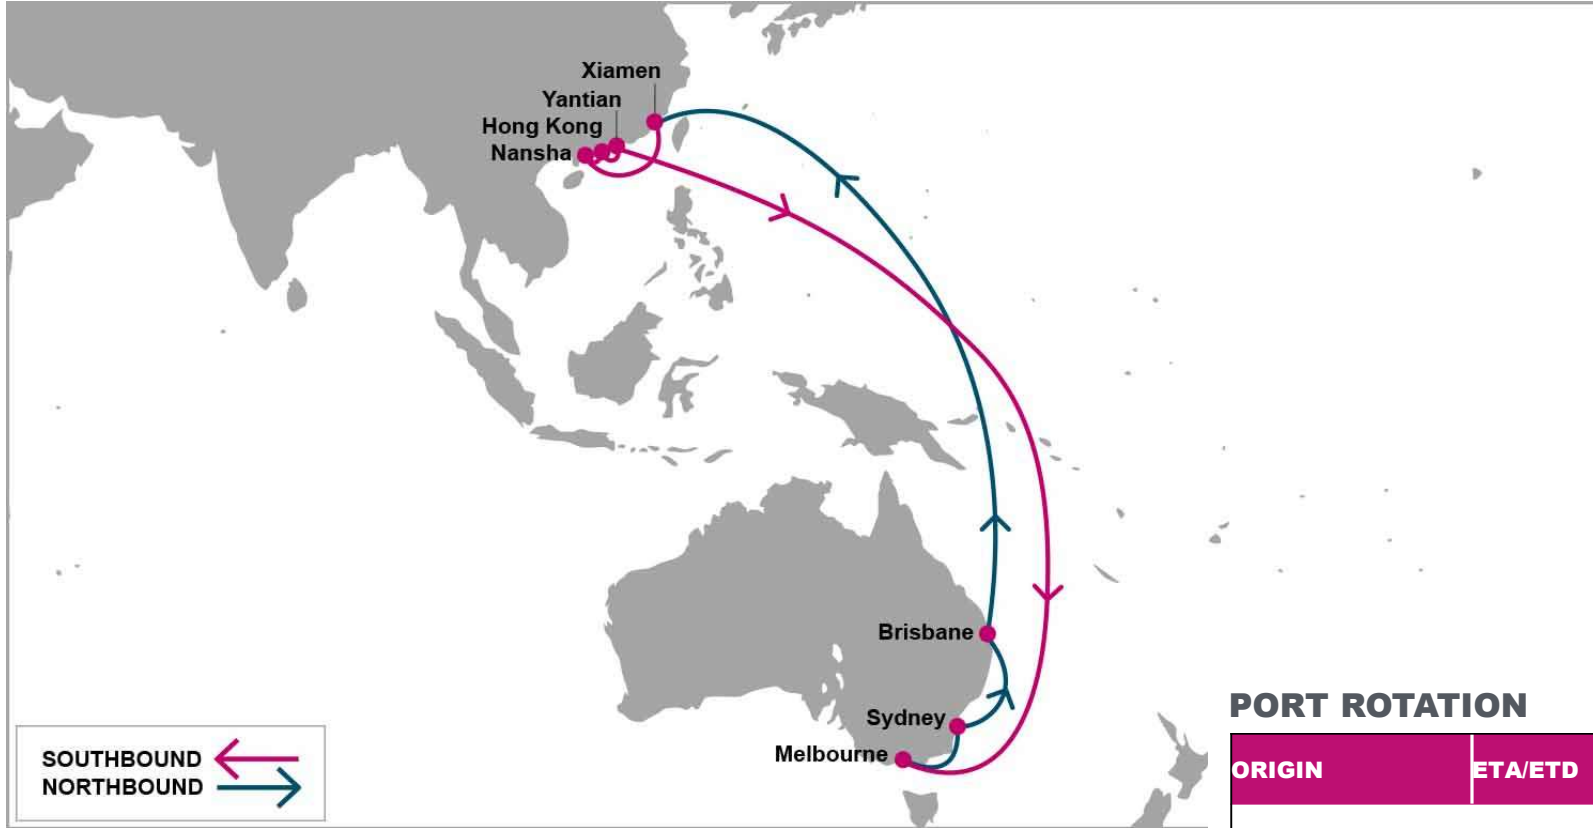

For more information, please click [here](#)

PORT ROTATION

(Terminals are subject to change)

ORIGIN	ETA/ETD	TERMINAL
Xiamen	WED/WED	Xiamen Hairun Terminal
Nansha	FRI/FRI	GZ Oceangate Container Terminal
Hong Kong	SAT/SAT	Hong Kong Modern Terminal Ltd
Yantian	SAT/SUN	YanTian Intl. Container Terminal
Melbourne	SUN/MON	Melbourne DPW Terminal
Sydney	WED/WED	Sydney DPW Terminal
Brisbane	FRI/SAT	DP World Brisbane
Xiamen	WED/WED	Xiamen Hairun Terminal
Turnaround days: 35		

S/B	MEL	SYD	BNE	N/B	XMN	NSA	HKG	YTN
XMN	18	21	23	MEL	16	18	19	19
NSA	16	19	21	SYD	14	16	17	17
HKG	15	18	20	BNE	11	13	14	14
YTN	14	17	19					

KEY TRANSIT TABLE - UNLOCODE PORT NAME & COUNTRY NAME

XMN: Xiamen, China | **NSA:** Nansha, China | **HKG:** Hong Kong, China | **YTN:** Yantian, China | **MEL:** Melbourne, Australia | **SYD:** Sydney, Australia | **BNE:** Brisbane, Australia |