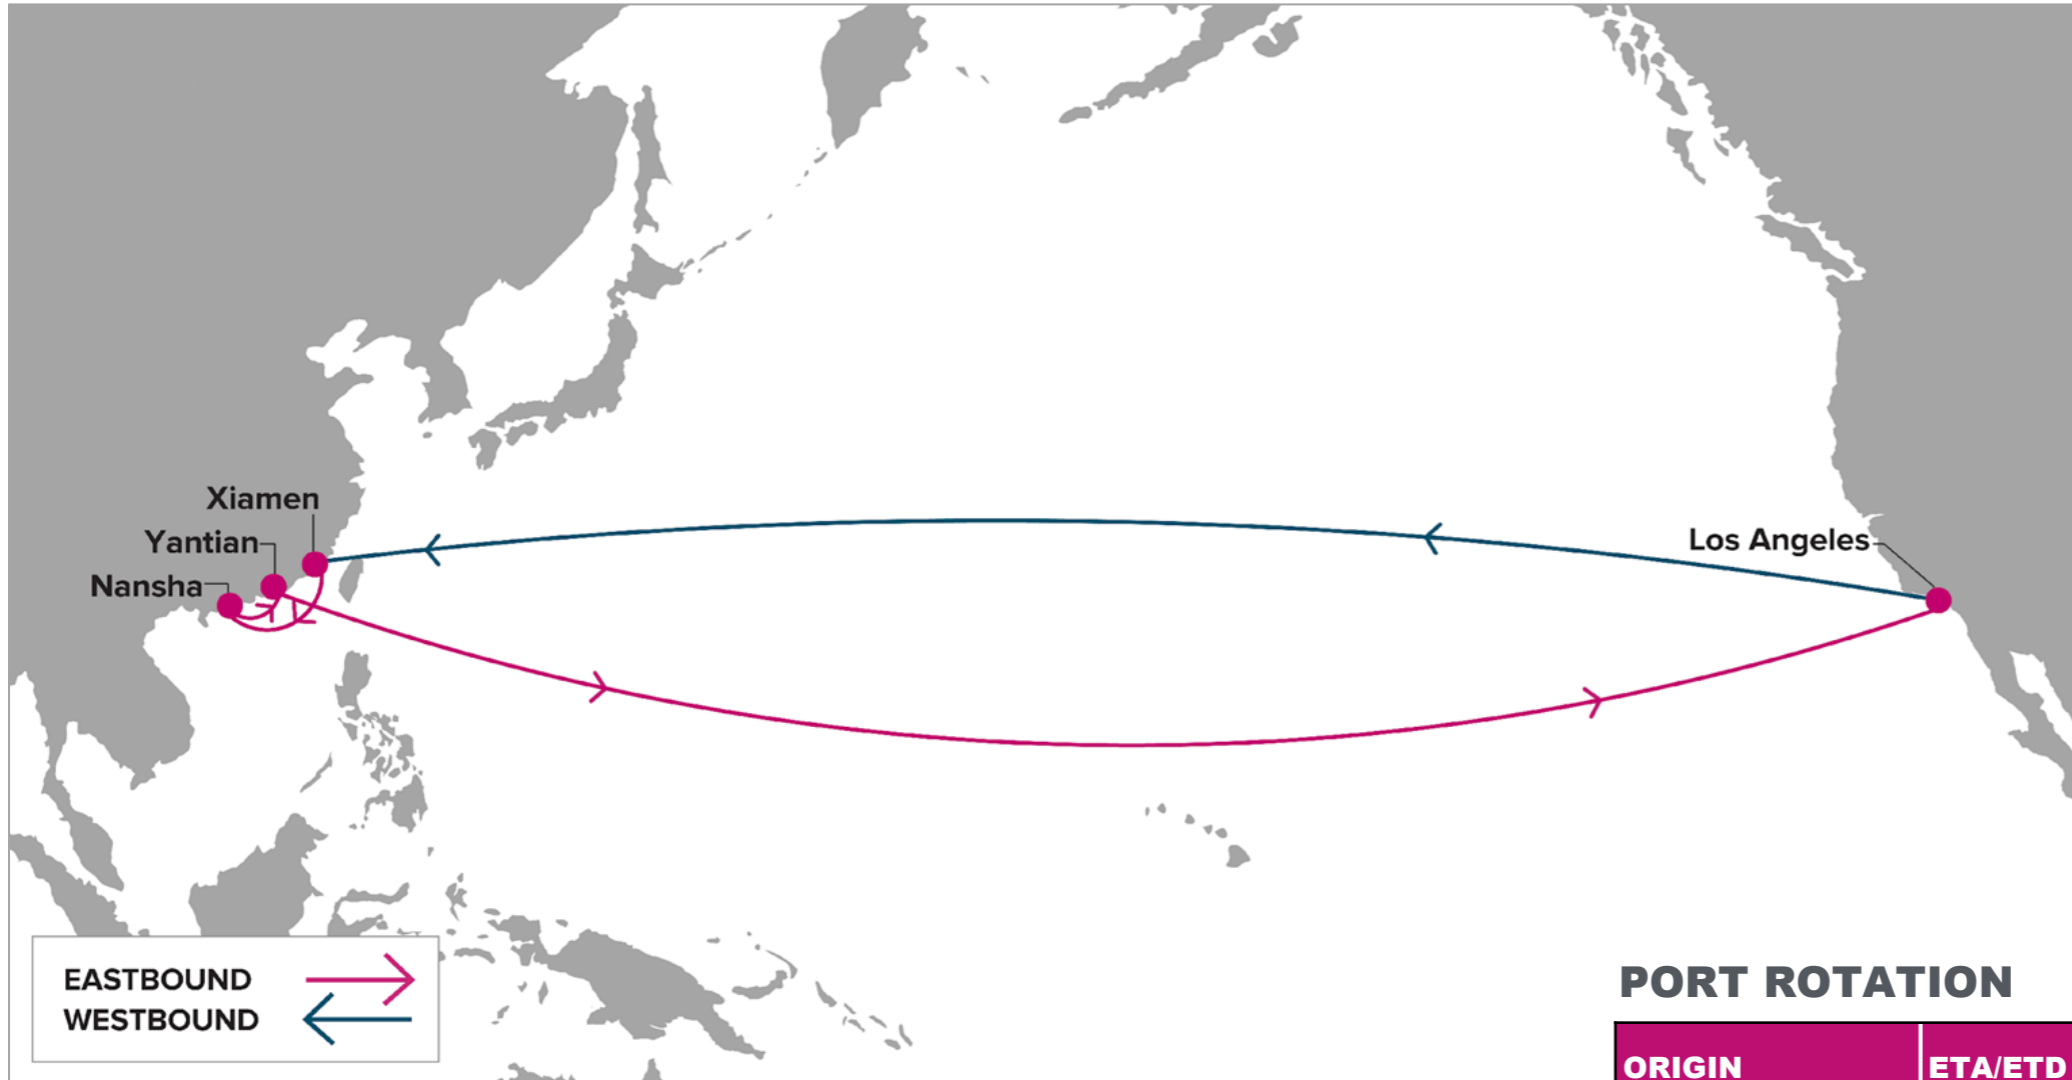

For more information, please click [here](#)

PORT ROTATION

(Terminals are subject to change)

ORIGIN	ETA/ETD	TERMINAL
Xiamen	MON/TUE	Xiamen Ocean Gate Container Terminal
Nansha	THU/FRI	Guangzhou South China Ocean Gate
Yantian	FRI/SUN	Yantian International Container Terminal
Los Angeles	TUE/SUN	Fenix Marine Terminal
Xiamen	MON/TUE	Xiamen Ocean Gate Container Terminal
Turnaround days: 56		

E/B	LAX	W/B	XMN	NSA	YTN
		LAX	31	34	34
NSA	19				
YTN	18				

KEY TRANSIT TABLE - UNLOCODE PORT NAME & COUNTRY NAME

XMN: Xiamen, China | **NSA:** Nansha, China | **YTN:** Yantian, China | **LAX:** Los Angeles, USA

NOTE: Transit times and port rotation are as of now and subject to change