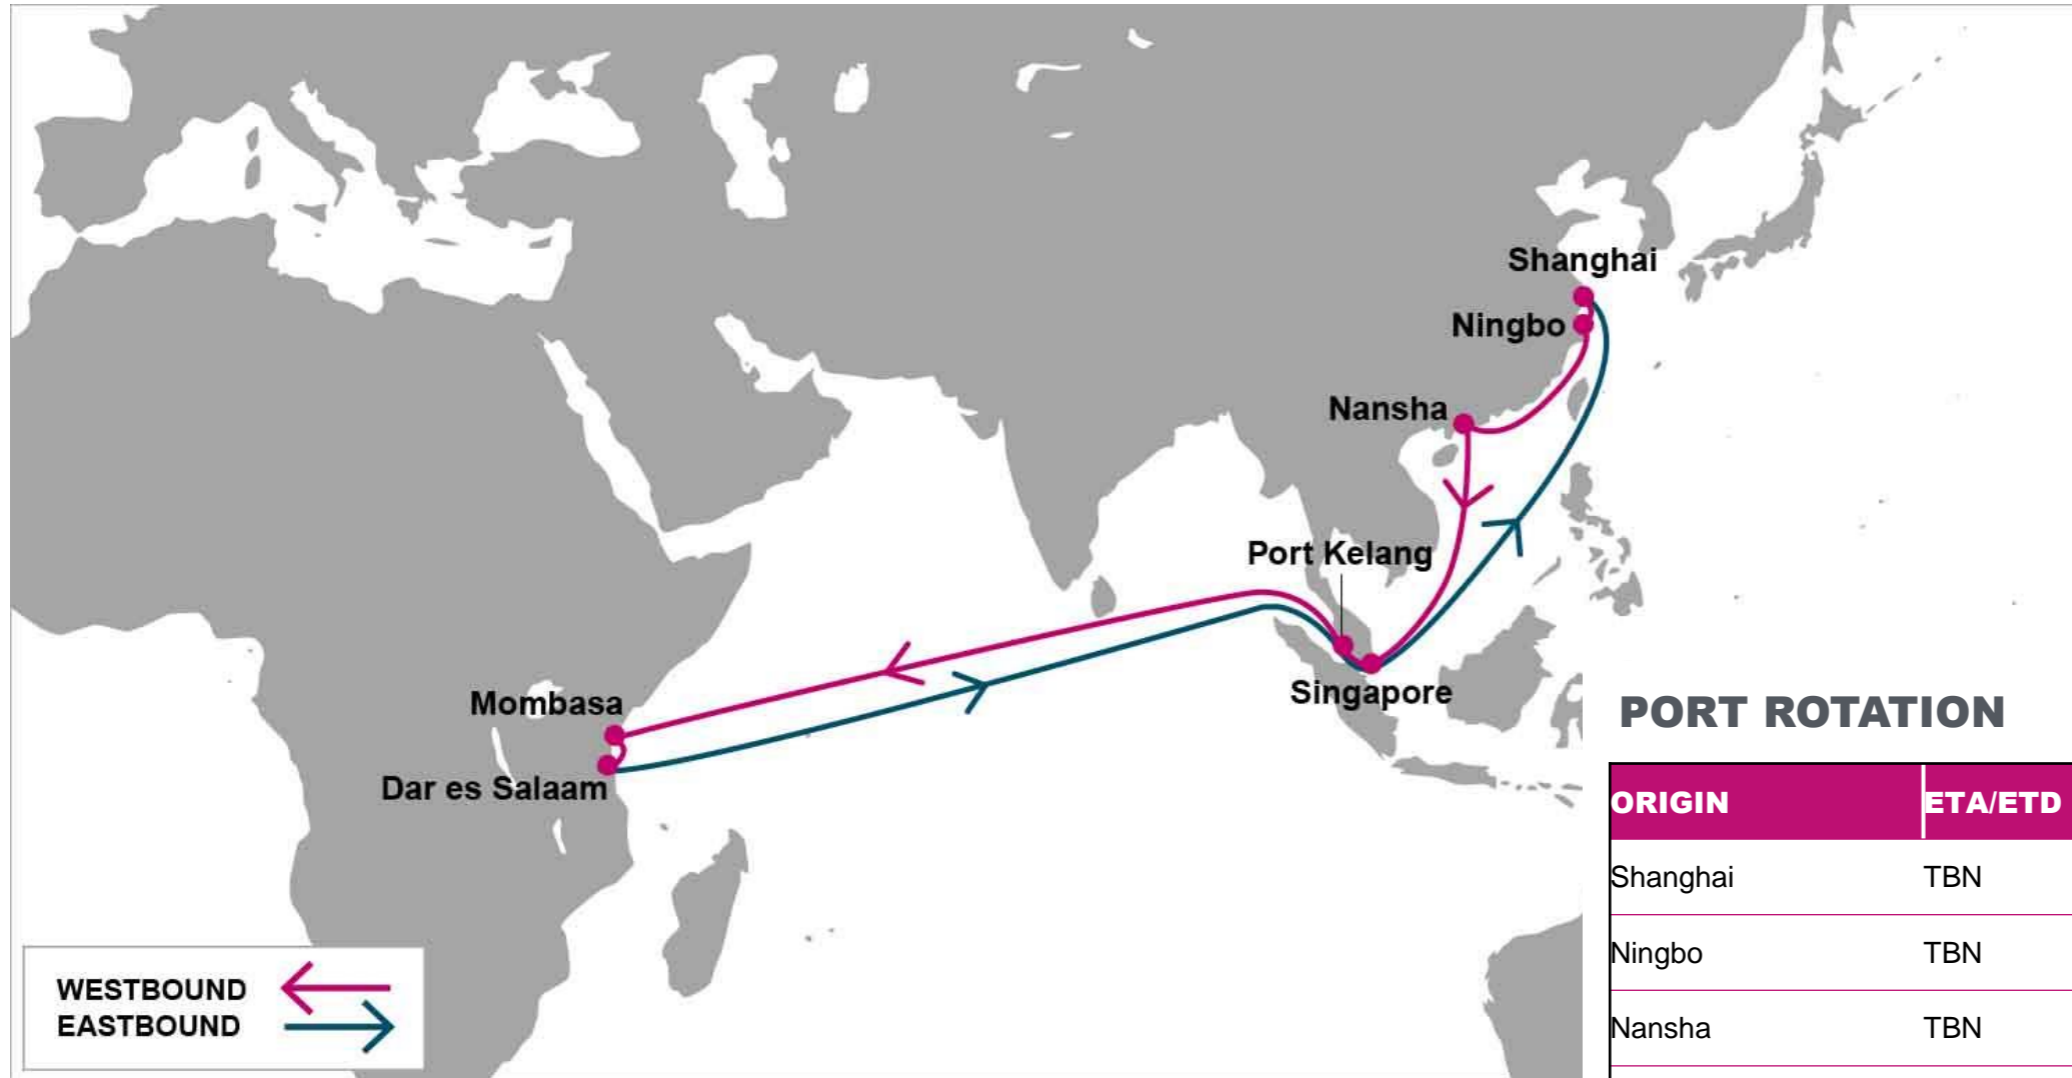

For more information, please click [here](#)

**PORT ROTATION**

(Terminals are subject to change)

ORIGIN	ETA/ETD	TERMINAL
Shanghai	TBN	TBN
Ningbo	TBN	TBN
Nansha	TBN	TBN
Singapore	TBN	TBN
Port Kelang	TBN	TBN
Mombasa	TBN	TBN
Dar es Salaam	TBN	TBN
Port Kelang	TBN	TBN
Singapore	TBN	TBN
Shanghai	TBN	TBN
<b>Turnaround days: 56</b>		

W/B	MBA	DAR	E/B	PKG	SIN	SHA	NBO	NSA
SHA	TBN	TBN	MBA	TBN	TBN	TBN	TBN	TBN
NGB	TBN	TBN	DAR	TBN	TBN	TBN	TBN	TBN
NSA	TBN	TBN						
SIN	TBN	TBN						
PKG	TBN	TBN						

**KEY TRANSIT TABLE** - UNLOCODE PORT NAME & COUNTRY NAME

**SHA:** Shanghai, China | **NGB:** Ningbo, China | **NSA:** Nansha, China | **SIN:** Singapore, Singapore | **PKG:** Port Kelang, Malaysia | **DAR:** Dar Es Salaam, Tanzania | **MBA:** Mombasa, Kenya

NOTE: Transit times and port rotation are as of now and subject to change