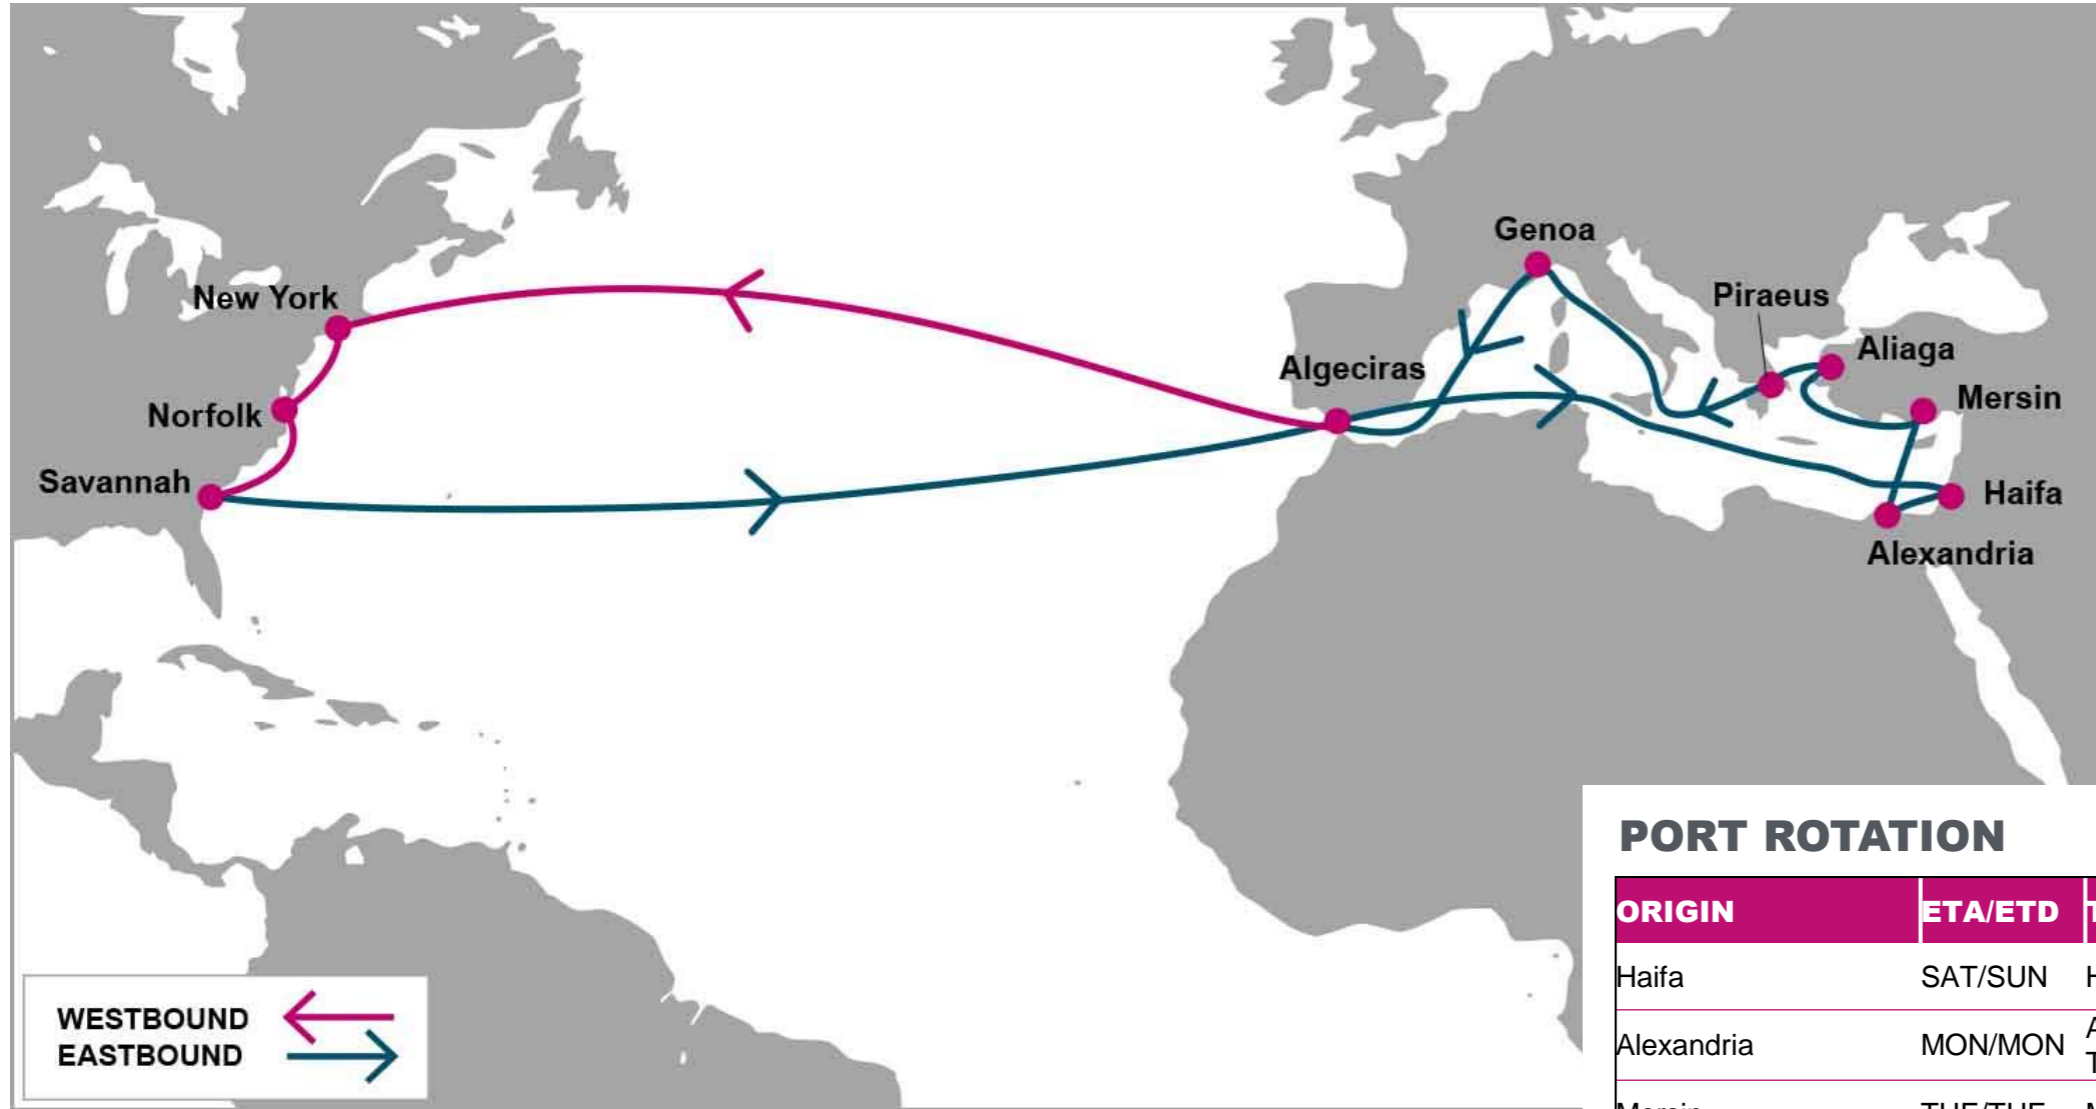

For more information, please click [here](#)

**PORT ROTATION**

(Terminals are subject to change)

ORIGIN	ETA/ETD	TERMINAL
Haifa	SAT/SUN	Haifa Port
Alexandria	MON/MON	Alexandria International Container Terminals (AICT)
Mersin	TUE/TUE	Mersin International Port (MIP)
Aliaga	THU/FRI	TCE EGE
Piraeus	FRI/SAT	Piraeus Container Terminal (PCT)
Genoa	MON/TUE	PSA Genoa (former VTE)
Algeciras	THU/FRI	Total Terminal International (TTI)
New York	FRI/SAT	Maher Terminals
Norfolk	SUN/MON	Norfolk International Terminal (NIT)
Savannah	TUE/WED	Garden City Terminal
Algeciras	SUN/SUN	Total Terminal International (TTI)
Haifa	SAT/SUN	Haifa Port
<b>Turnaround days: 42</b>		

W/B	NYC	ORF	SAV	E/B	HFA	ALY	MER	ALI	PIR	GOA	ALG
HFA	19	21	23	NYC	21	23	24	26	27	30	33
ALY	18	20	22	ORF	19	21	22	24	25	28	31
MER	17	19	21	SAV	17	19	20	22	23	26	29
ALI	14	16	18								
PIR	13	15	17								
GOA	10	12	14								
ALG	7	9	11								

**KEY TRANSIT TABLE** - UNLOCODE PORT NAME & COUNTRY NAME

HFA: Haifa, Israel | ALY: Alexandria, Egypt | MER: Mersin, Turkey | ALI: Aliaga, Turkey | PIR: Piraeus, Greece | GOA: Genoa, Italy | ALG: Algeciras, Spain | NYC: New York, USA | ORF: Norfolk, USA | SAV: Savannah, USA

NOTE: Transit times and port rotation are as of now and subject to change