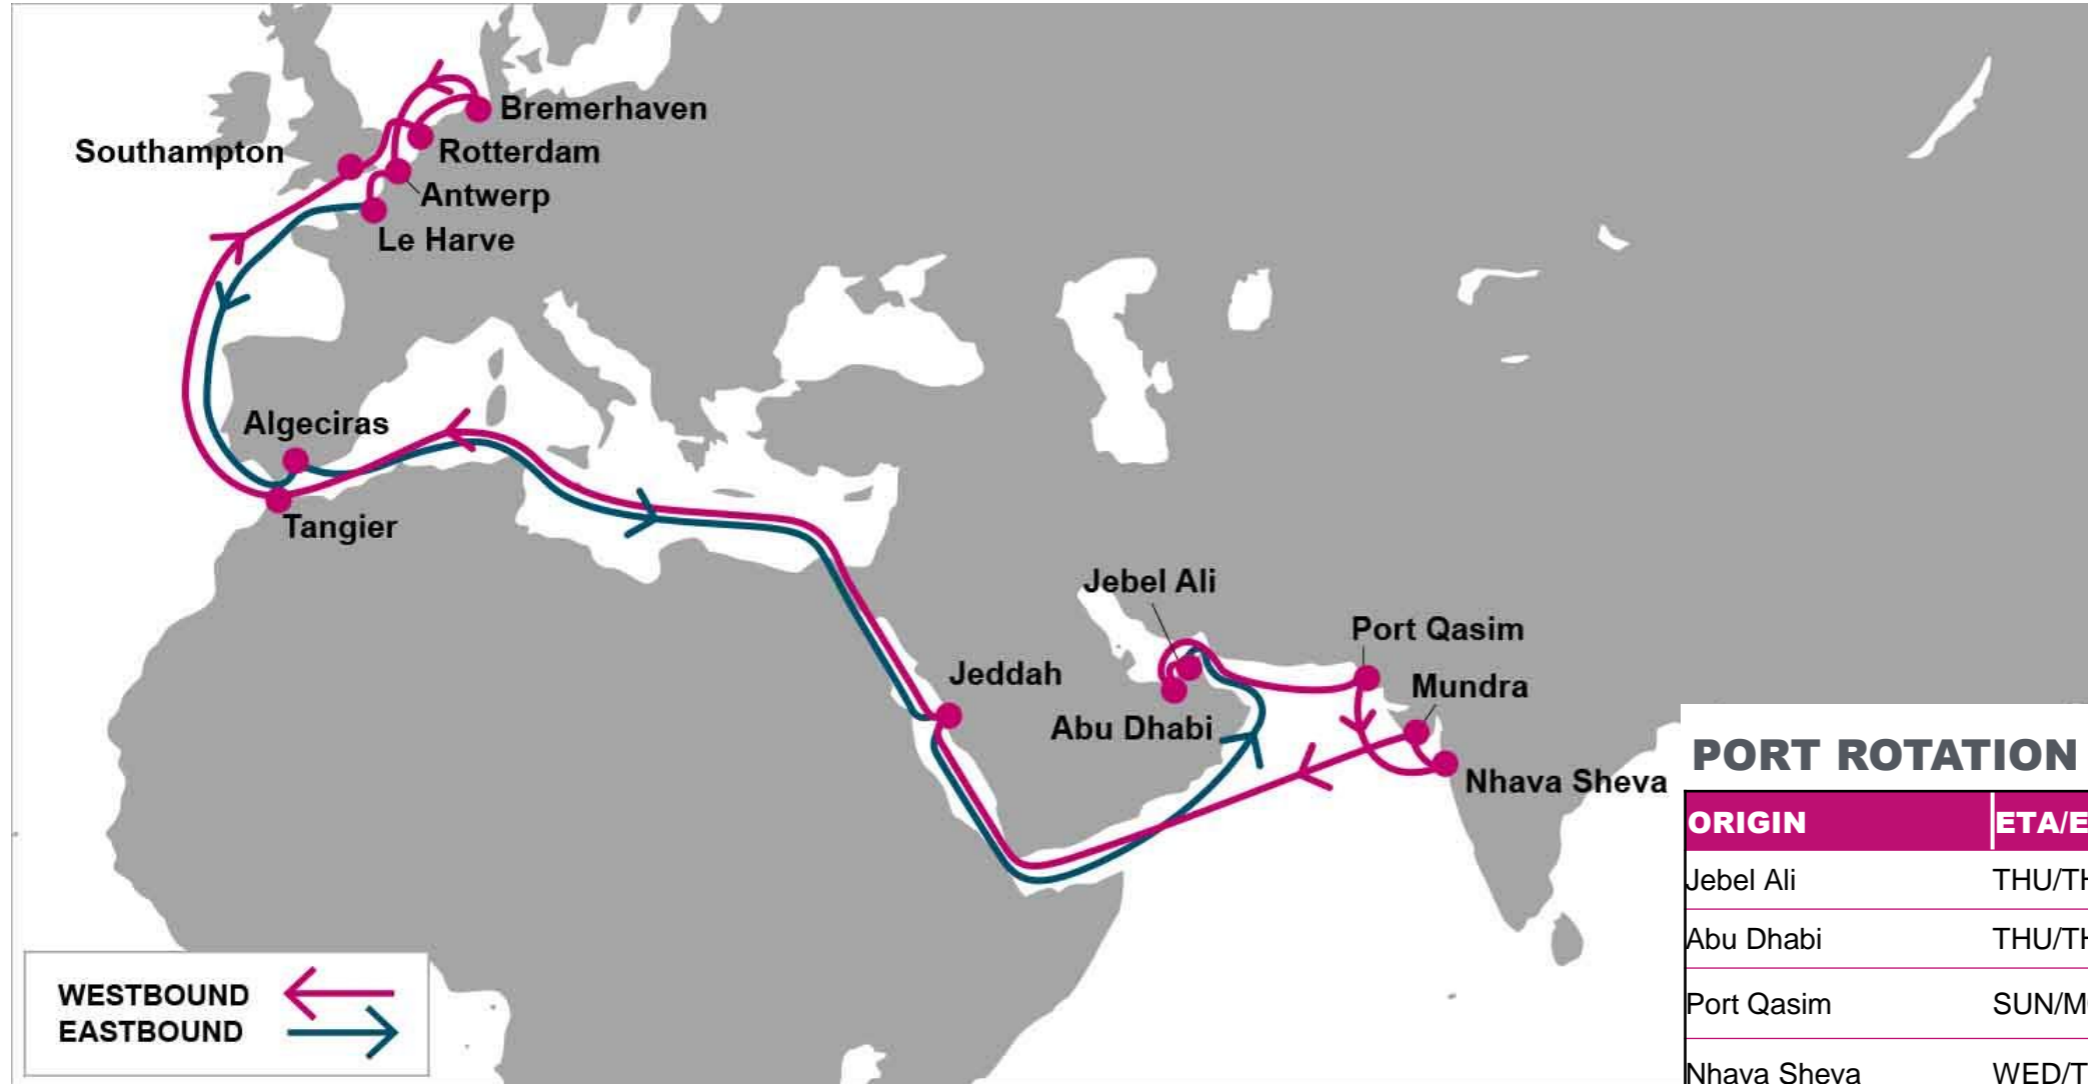

For more information, please click [here](#)

PORT ROTATION

(Terminals are subject to change)

ORIGIN	ETA/ETD	TERMINAL
Jebel Ali	THU/THU	DP World Jebel Ali (Terminal 3)
Abu Dhabi	THU/THU	CSP Abu Dhabi Terminal
Port Qasim	SUN/MON	Qasim International Container Terminal
Nhava Sheva	WED/THU	Bharat Mumbai Container Terminal (BMCT)
Mundra	FRI/SAT	Adani CMA Mundra Terminal (ACMTPL)
Jeddah	THU/FRI	DP World Jeddah
Tangier	FRI/SAT	Eurogate
Southampton	TUE/WED	DP World Southampton
Rotterdam	THU/FRI	Rotterdam World Gateway (RWG)
Bremerhaven	SAT/SUN	Eurogate Container Terminal
Antwerp	MON/TUE	PSA Noordzee Terminal
Le Havre	WED/THU	Terminal de France (GMP)
Algeciras	MON/TUE	Total Terminal International (TTI)
Jeddah	WED/WED	DP World Jeddah
Jabel Ali	THU/THU	DP World Jebel Ali (Terminal 3)

KEY TRANSIT TABLE - UNLOCODE PORT NAME & COUNTRY NAME

JEA: Jebel Ali, UAE | AUH: Abu Dhabi, UAE | BQM: Port Qasim, Karachi | NSA: Nhava Sheva, India | MUN: Mundra, India | JED: Jeddah, Saudi Arabia | TNG: Tangier, Spain | SOU: Southampton, UK | RTM: Rotterdam, Netherlands | BRV: Bremerhaven, Germany | ANR: Antwerp, Belgium | LEH: Le Havre, France | ALG: Algeciras, Spain

NOTE: Transit times and port rotation are as of now and subject to change