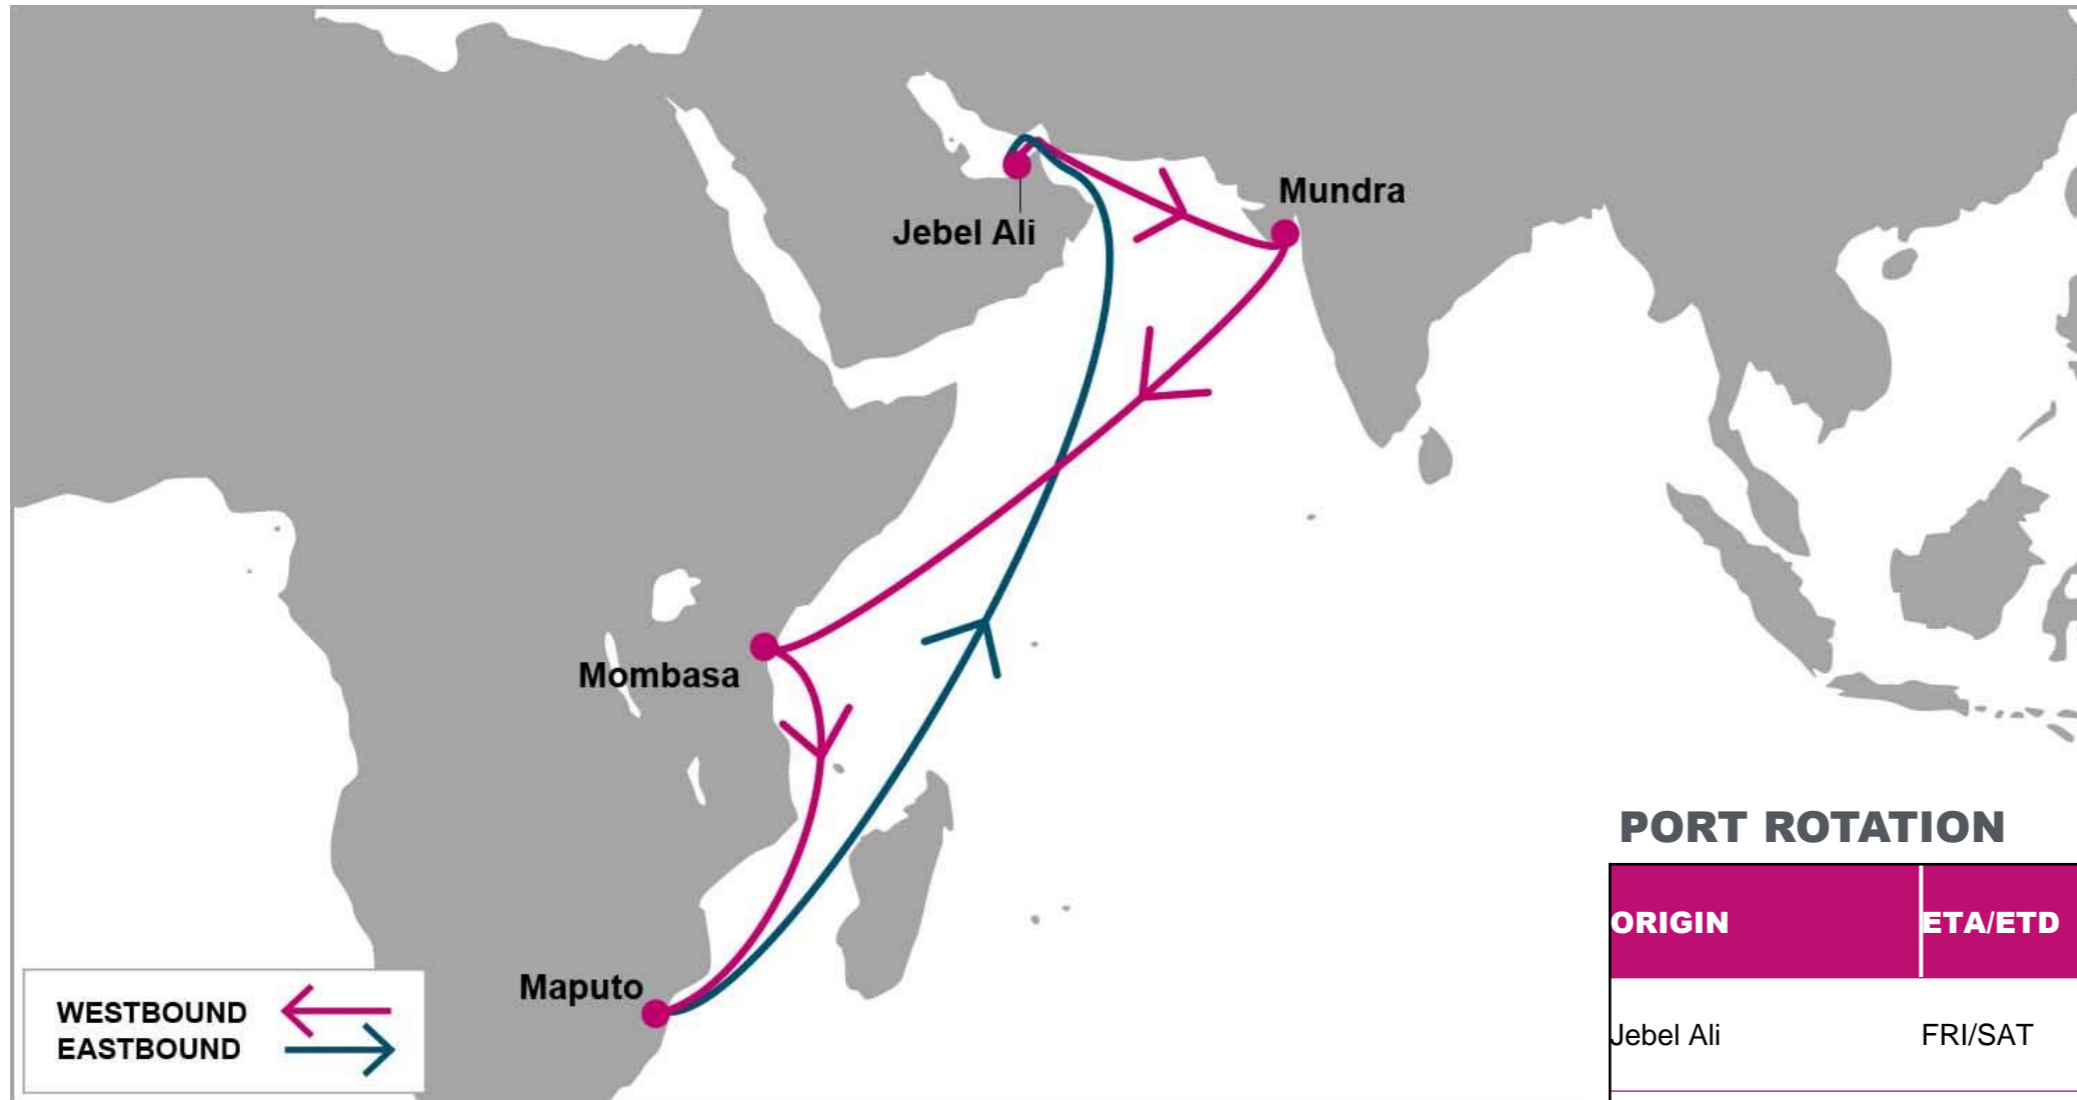

For more information, please click [here](#)

**PORT ROTATION**

(Terminals are subject to change)

ORIGIN	ETA/ETD	TERMINAL
Jebel Ali	FRI/SAT	DP World Jebel Ali (Terminal 3)
Mundra	TUE/WED	Mundra International Container Terminal
Mombasa	TUE/THU	Kenya Ports Authority Container Terminal (KPA)
Maputo	SUN/TUE	DP World Maputo
Jebel Ali	FRI/SAT	DP World Jebel Ali (Terminal 3)
<b>Turnaround days: 28</b>		

W/B	MUN	MBA	MPM	E/B	JEA	MUN
JEA	3	10	15	MBA	16	20
MUN		6	11	MPM	10	14
MBA			4			

**KEY TRANSIT TABLE** - UNLOCODE PORT NAME & COUNTRY NAME

JEA: Jebel Ali, UAE | MUN: Mundra, India | MPM: Maputo, Mozambique | MBA: Mombasa, Kenya

NOTE: Transit times and port rotation are as of now and subject to change