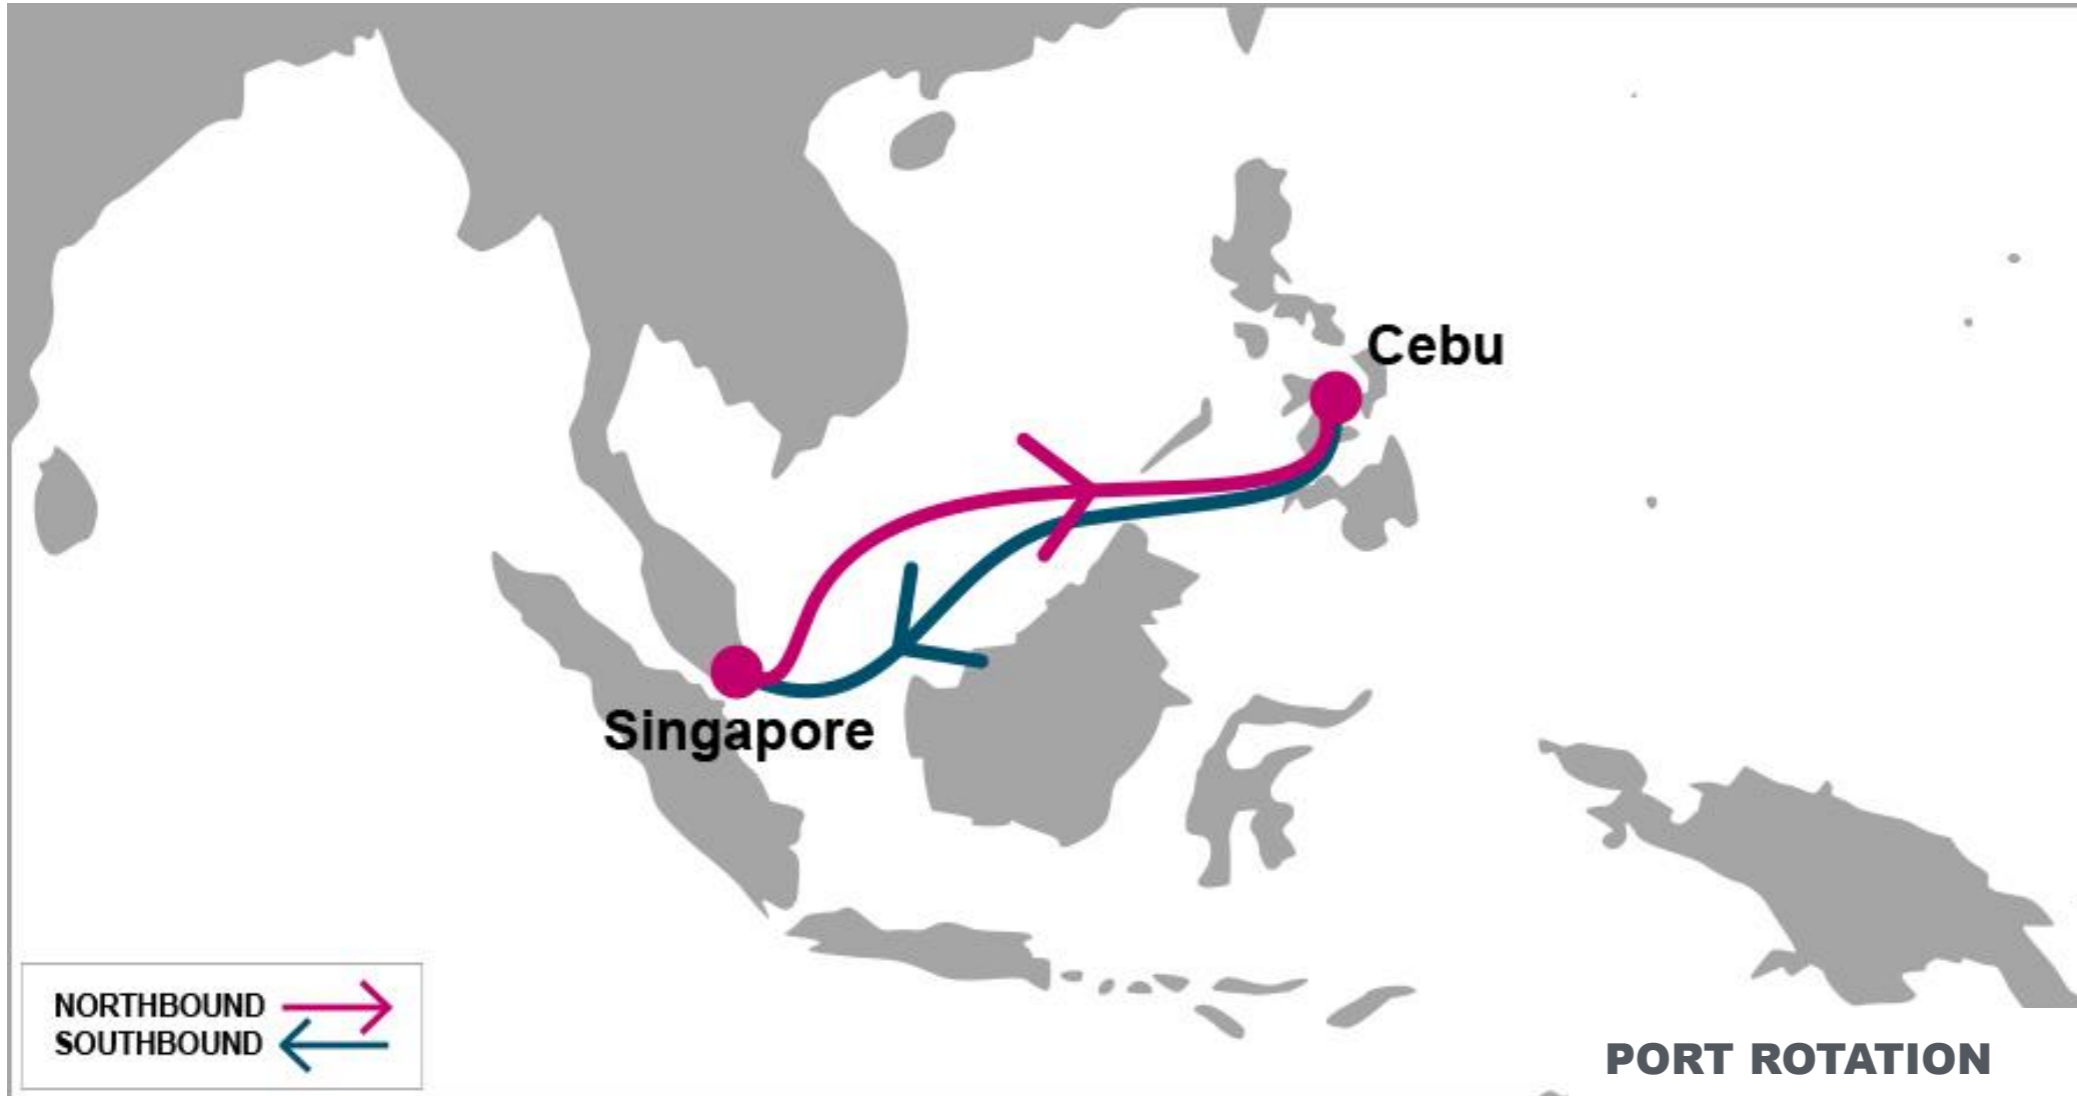

For more information, please click [here](#)

N/B	CEB	S/B	SIN
SIN	8	CEB	4

PORT ROTATION

(Terminals are subject to change)

ORIGIN	ETA/ETD	TERMINAL
Singapore	MON/TUE	PSA Singapore
Cebu	WED/THU	Cebu International Port
Singapore	MON/TUE	PSA Singapore
Turnaround days: 7		

KEY TRANSIT TABLE - UNLOCODE PORT NAME & COUNTRY NAME

SIN: Singapore, Singapore | **CEB:** Cebu, Philippines

NOTE: Transit times and port rotation are as of now and subject to change