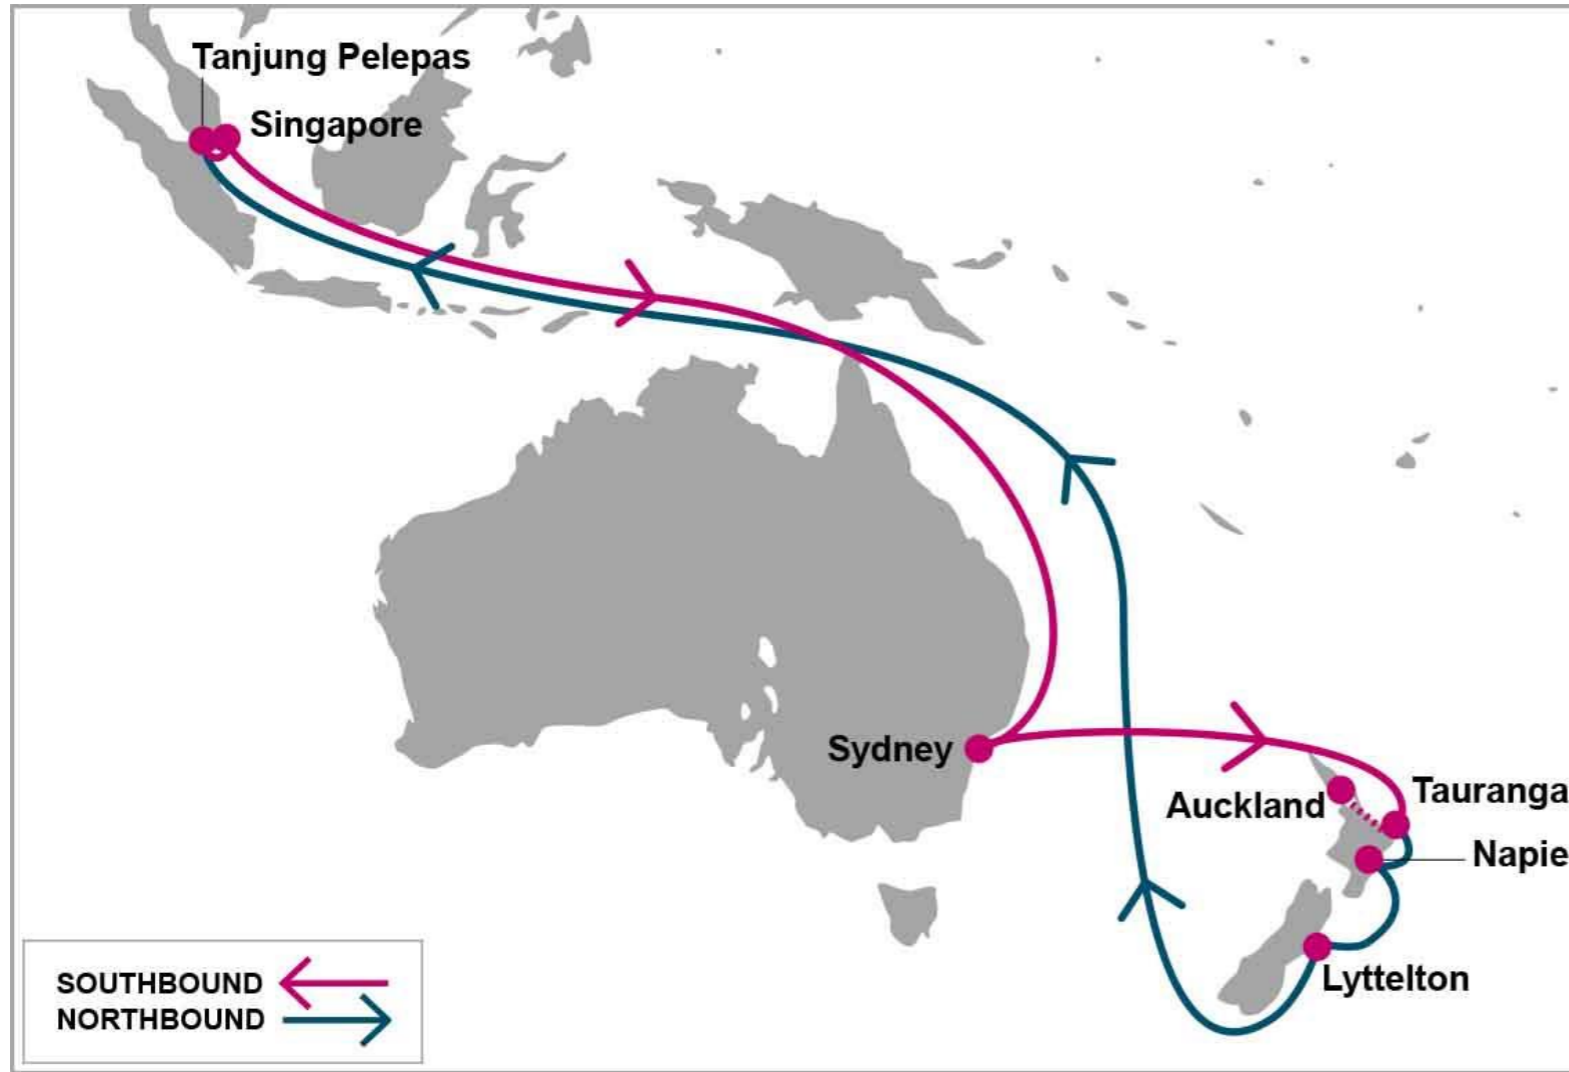

For more information, please click [here](#)

PORT ROTATION

(Terminals are subject to change)

ORIGIN	ETA/ETD	TERMINAL
Tanjung Pelepas	MON/TUE	Tanjung Pelepas
Singapore	TUE/THU	PSA Singapore
Sydney	SUN/TUE	DP World Sydney
Tauranga	SAT/MON	Port of Tauranga
Auckland (Via Rail)	TUE/WED	Metroport
Napier	TUE/WED	Port of Napier
Lyttelton	FRI/SAT	Lyttelton Port Company
Tanjung Pelepas	MON/TUE	Tanjung Pelepas

Turnaround days: 42

S/B	SYD	TRG	AKL	NPE	LYT	N/B	TPP	SIN
TPP	12	18	21	21	24	SYD	27	28
SIN	10	16	19	19	22	TRG	21	22
						AKL	19	20
						NPE	19	20
						LYT	16	17

KEY TRANSIT TABLE - UNLOCODE PORT NAME & COUNTRY NAME

TPP: Tanjung Pelepas, Malaysia | **SIN:** Singapore, Singapore | **TRG:** Tauranga, New Zealand | **AKL:** Auckland, New Zealand | **NPE:** Napier, New Zealand | **LYT:** Lyttelton, New Zealand | **SYD:** Sydney, Australia

NOTE: Transit times and port rotation are as of now and subject to change