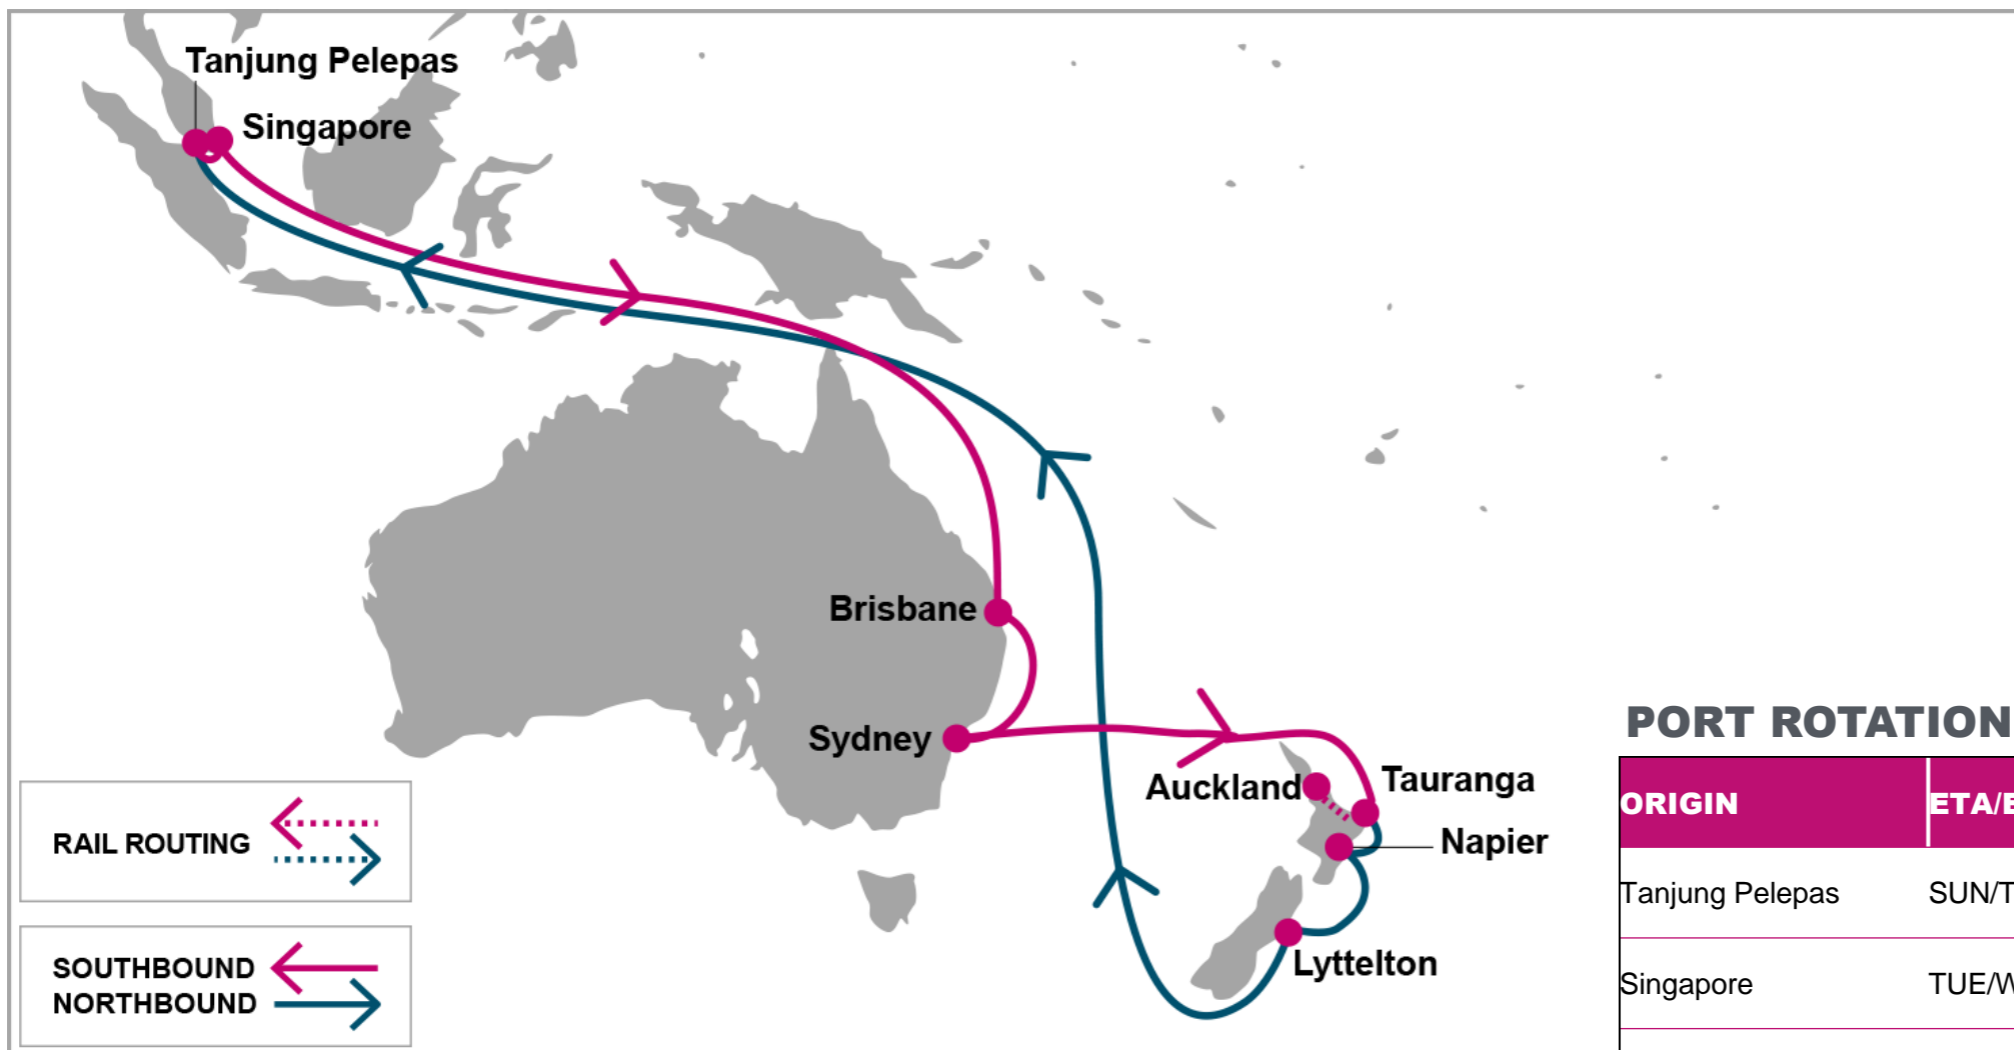

For more information, please click [here](#)

PORT ROTATION

(Terminals are subject to change)

ORIGIN	ETA/ETD	TERMINAL
Tanjung Pelepas	SUN/TUE	Tanjung Pelepas
Singapore	TUE/WED	PSA Singapore
Brisbane	SAT/SUN	Patrick Terminals
Sydney	MON/WED	DP World Sydney
Tauranga	SUN/TUE	Port of Tauranga
Auckland (Via Rail)	WED/THU	Metroport
Napier	THU/FRI	Port of Napier
Lyttelton	SAT/SUN	Lyttelton Port Company
Tanjung Pelepas	SUN/TUE	Tanjung Pelepas

Turnaround days: 49

S/B	BNE	SYD	TRG	AKL	NPE	LYT	N/B	TPP	SIN
TPP	11	13	19	22	23	25	TRG	19	21
SIN	10	12	18	21	22	24	AKL	17	19
							NPE	16	18
							LYT	14	16

KEY TRANSIT TABLE - UNLOCODE PORT NAME & COUNTRY NAME

TPP: Tanjung Pelepas, Malaysia | **SIN:** Singapore, Singapore | **AKL:** Auckland, New Zealand | **TRG:** Tauranga, New Zealand | **NPE:** Napier, New Zealand | **LYT:** Lyttelton, New Zealand | **SYD:** Sydney, Australia | **BNE:** Brisbane, Australia

NOTE: Transit times and port rotation are as of now and subject to change