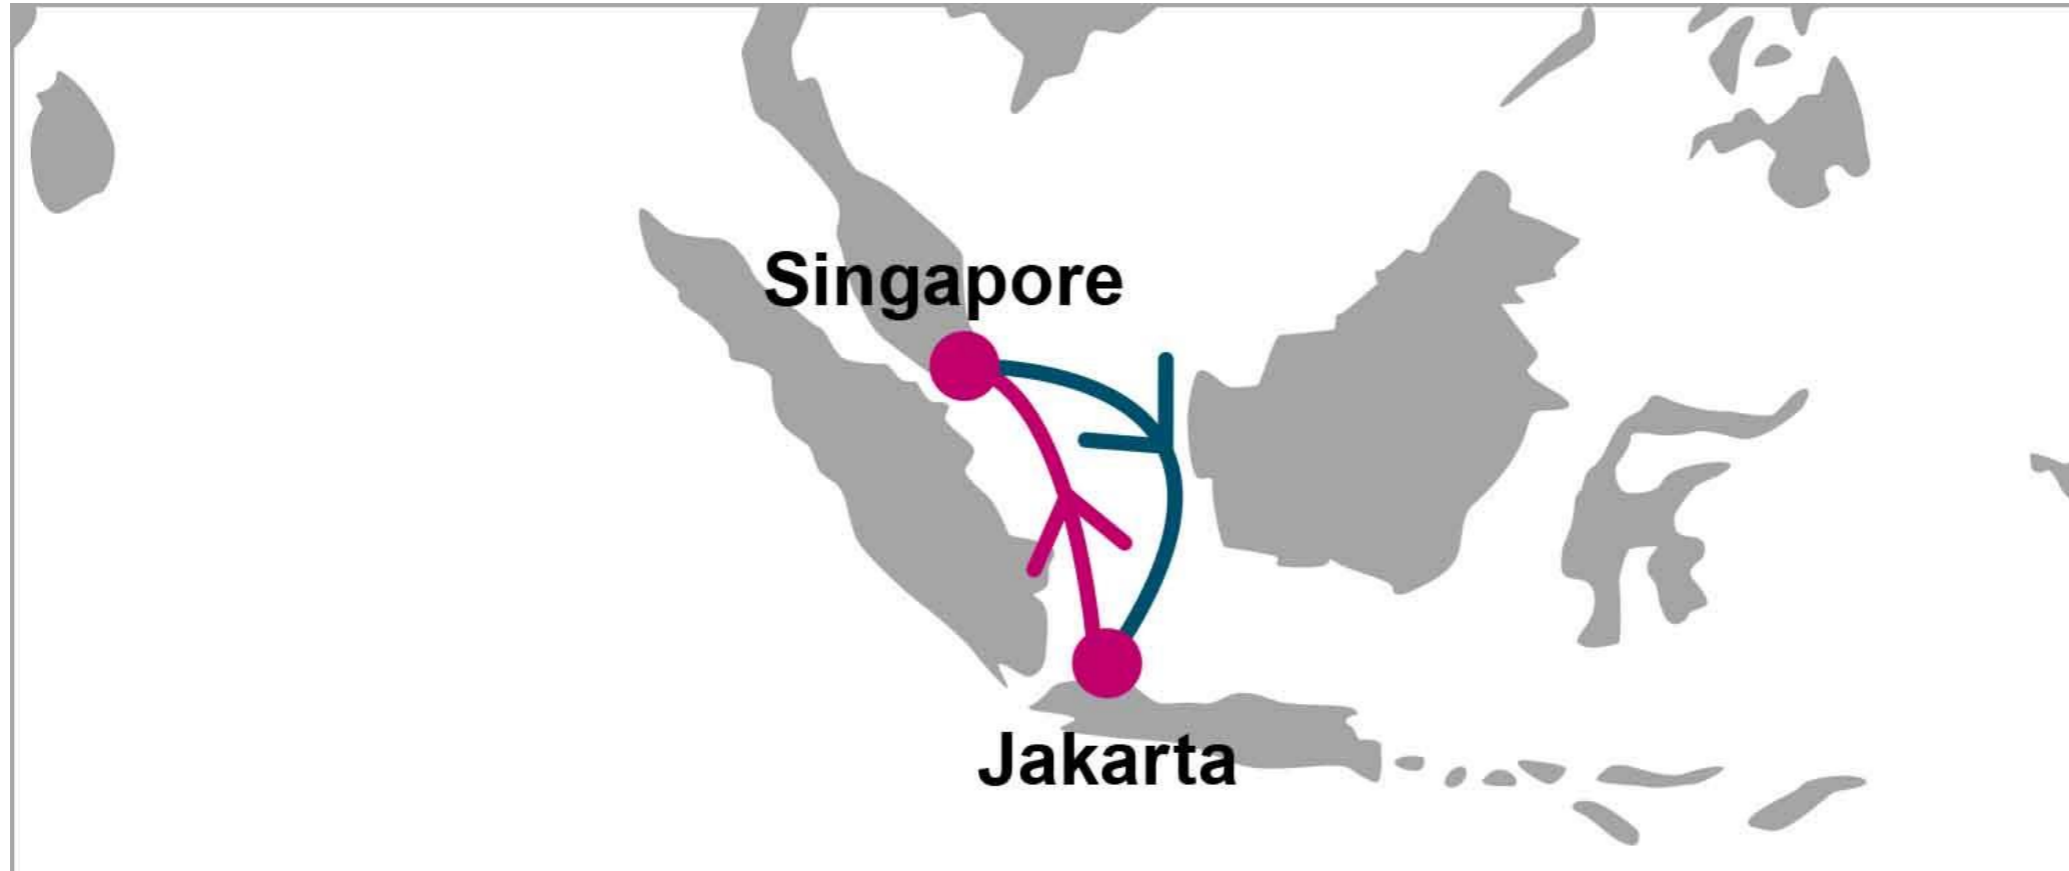

For more information, please click [here](#)

<b>S/B</b>	<b>JKT</b>	<b>N/B</b>	<b>SIN</b>
<b>SIN</b>	3	<b>JKT</b>	2

**PORT ROTATION**

(Terminals are subject to change)

ORIGIN	ETA/ETD	TERMINAL
Singapore	SAT/SUN	PSA Singapore
Jakarta	WED/THU	New Priok Container Terminal one (NPCT1)
Singapore	SAT/SUN	PSA Singapore
<b>Turnaround days: 7</b>		

**KEY TRANSIT TABLE** - UNLOCODE PORT NAME & COUNTRY NAME

**JKT:** Jakarta, Indonesia | **SIN:** Singapore,

NOTE: Transit times and port rotation are as of now and subject to change