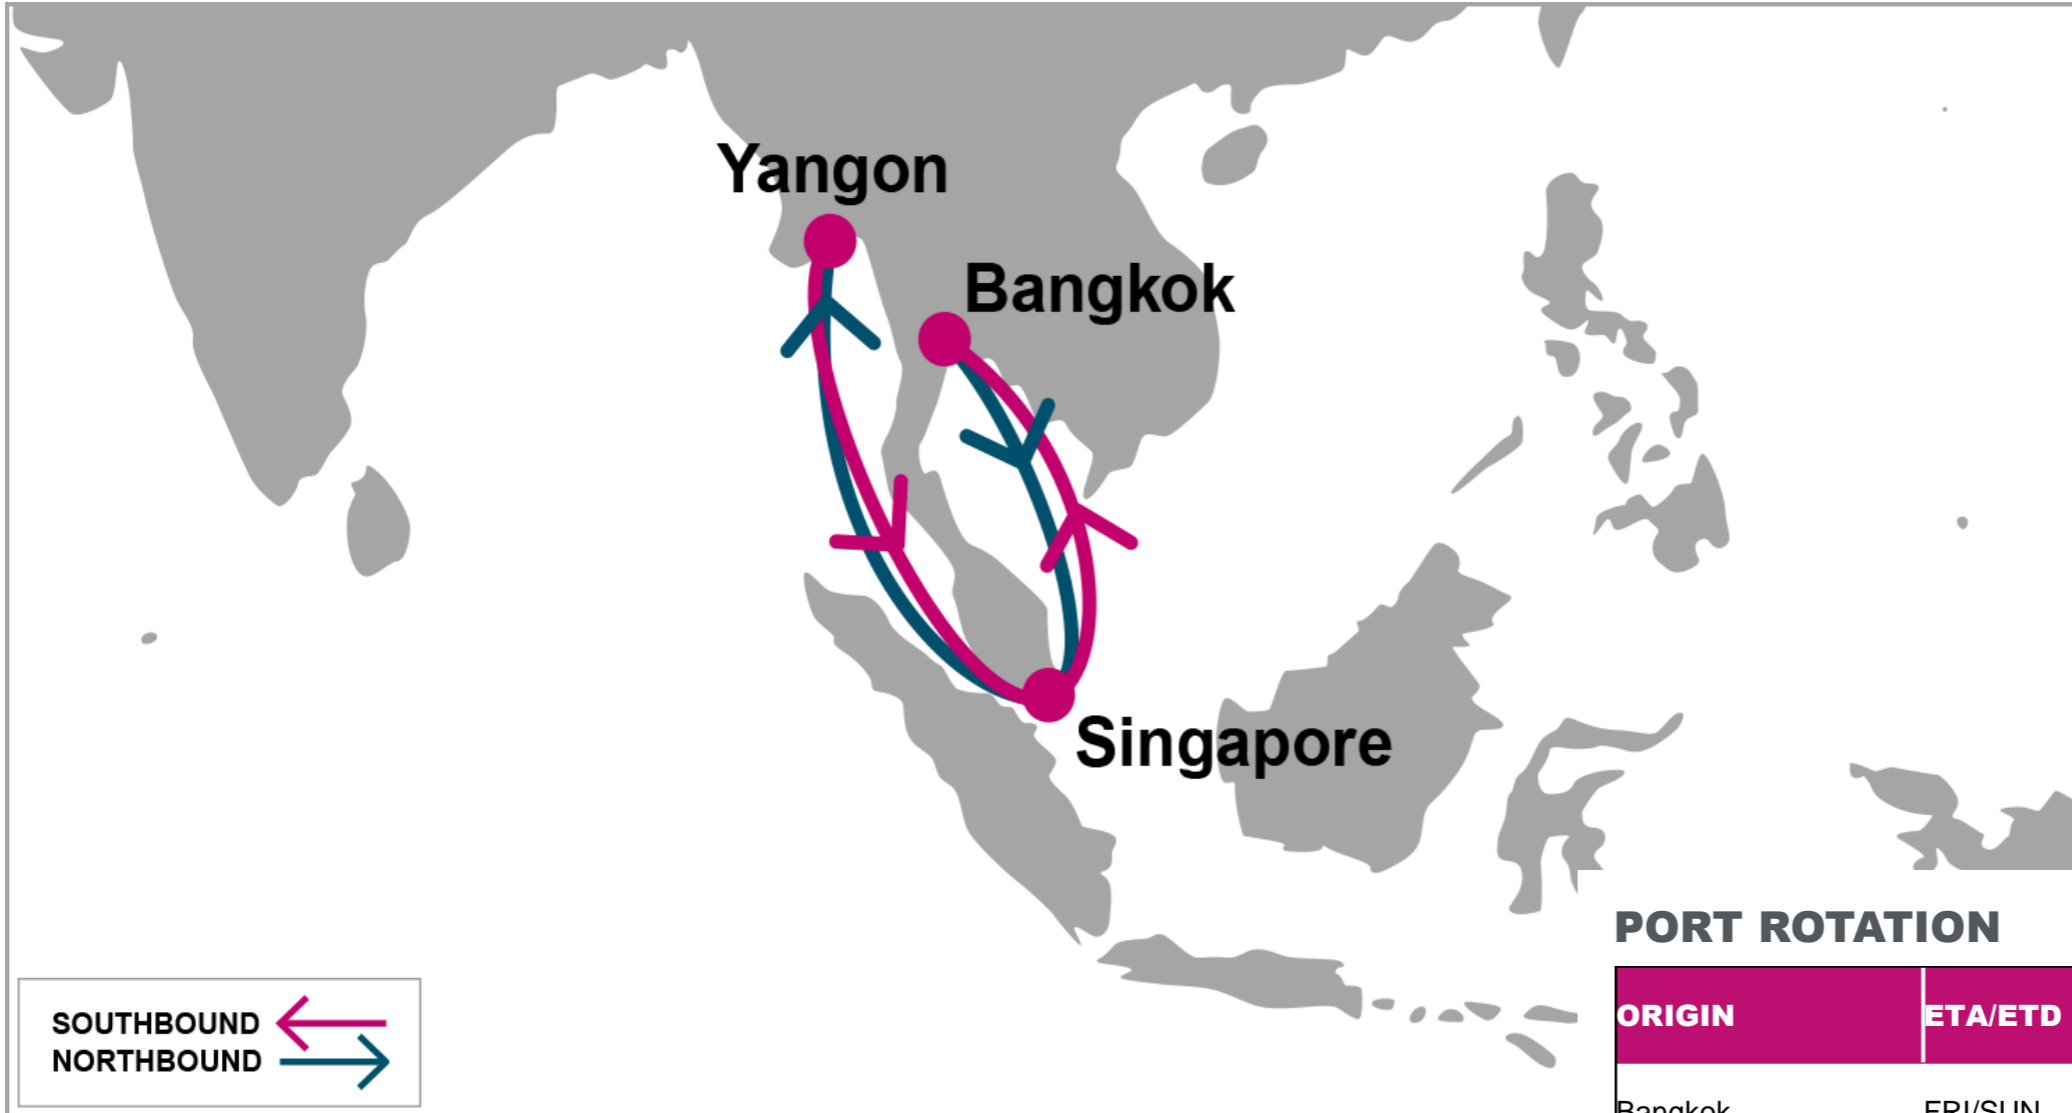

For more information, please click [here](#)

PORT ROTATION

(Terminals are subject to change)

ORIGIN	ETA/ETD	TERMINAL
Bangkok	FRI/SUN	Bangkok Port
Singapore	WED/THU	PSA Singapore
Yangon ¹	MON/MON	Myanmar International Terminals Thilawa (MITT)
Yangon ²	TUE/THU	MIP
Singapore	MON/MON	PSA Singapore
Bangkok	FRI/SUN	Bangkok Port
Turnaround days: 21		

W/B	RGN ¹	RGN ²	E/B	SIN	BKK
BKK	8	9	RGN ¹	7	11
SIN	4	5	RGN ²	4	8

KEY TRANSIT TABLE - UNLOCODE PORT NAME & COUNTRY NAME

RGN: Yangon, Myanmar | **SIN:** Singapore, Singapore | **BKK:** Bangkok, Thailand

NOTE: Transit times and port rotation are as of now and subject to change