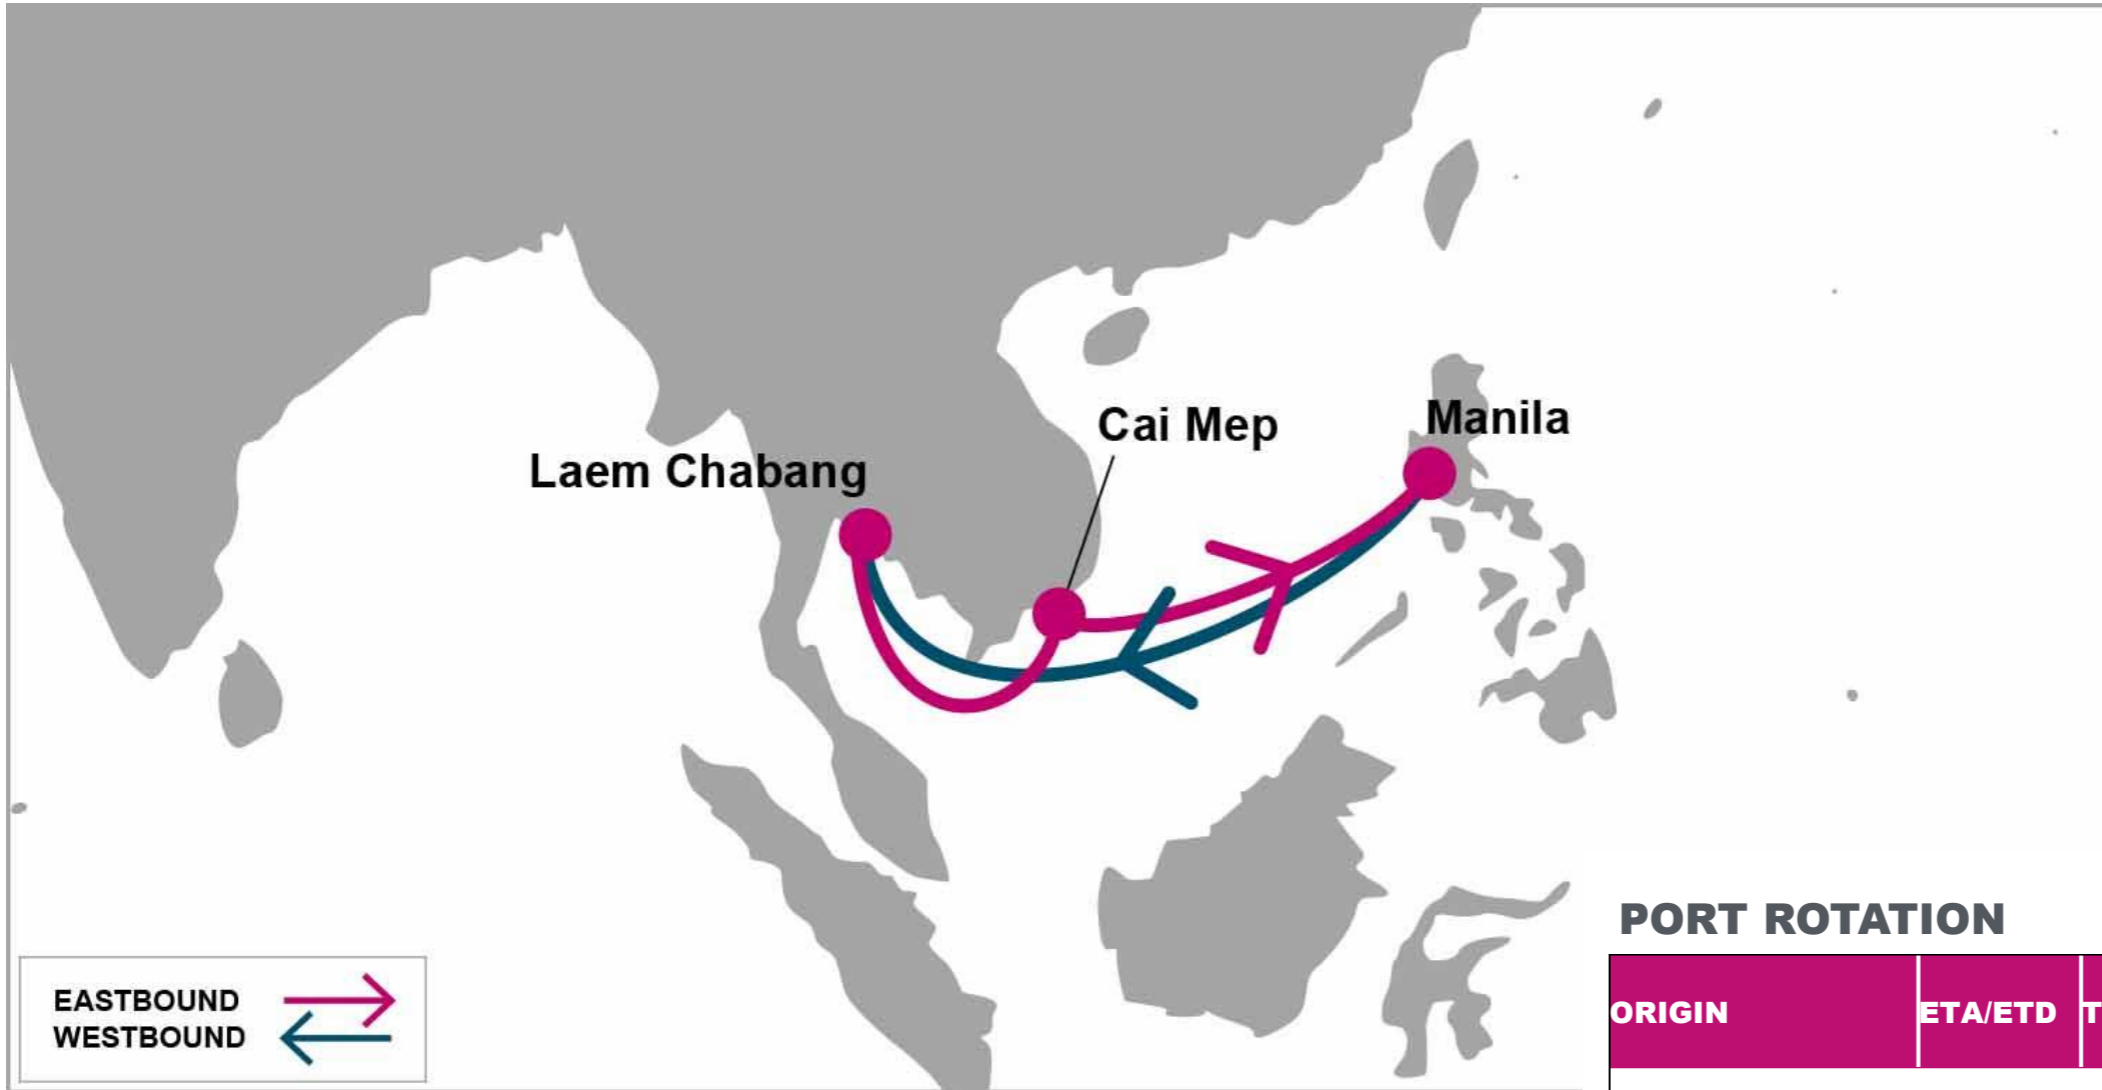

For more information, please click [here](#)

PORT ROTATION

(Terminals are subject to change)

ORIGIN	ETA/ETD	TERMINAL
Laem Chabang	SUN/MON	Hutchison Laem Chabang Terminal (HLT)
Cai Mep	WED/THU	Tan Cang-Cai Mep Thi Vai Terminal
Manila	SAT/MON	Manila International Container Terminal
Laem Chabang	SUN/MON	Hutchison Laem Chabang Terminal (HLT)
Turnaround days: 14		

E/B	CMP	MNL	W/B	LCH
LCH	2	5	MNL	6
CMP		2		

KEY TRANSIT TABLE - UNLOCODE PORT NAME & COUNTRY NAME

LCH: Laem Chabang, Thailand | CMP: Cai Mep, Vietnam | SGN: Ho Chi Minh, Vietnam | MNL: Manila, Philippines

NOTE: Transit times and port rotation are as of now and subject to change